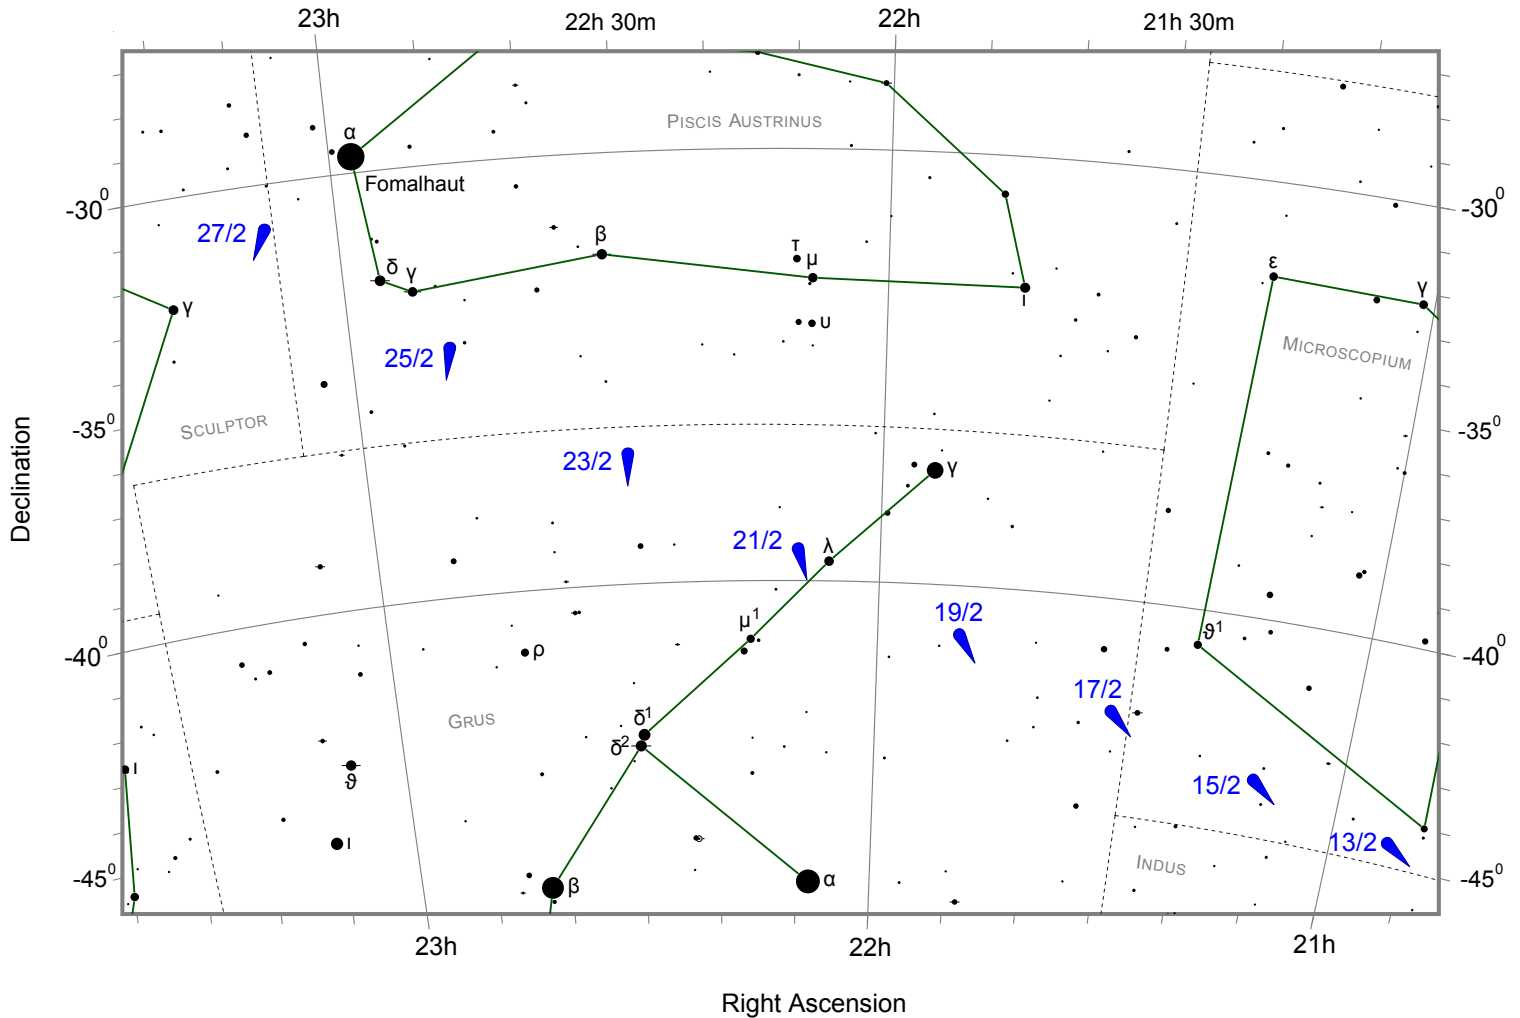

# Finder Chart for Comet PanSTARRS - February 13, 2013 to February 27, 2013

Comet positions are shown at 0 UT