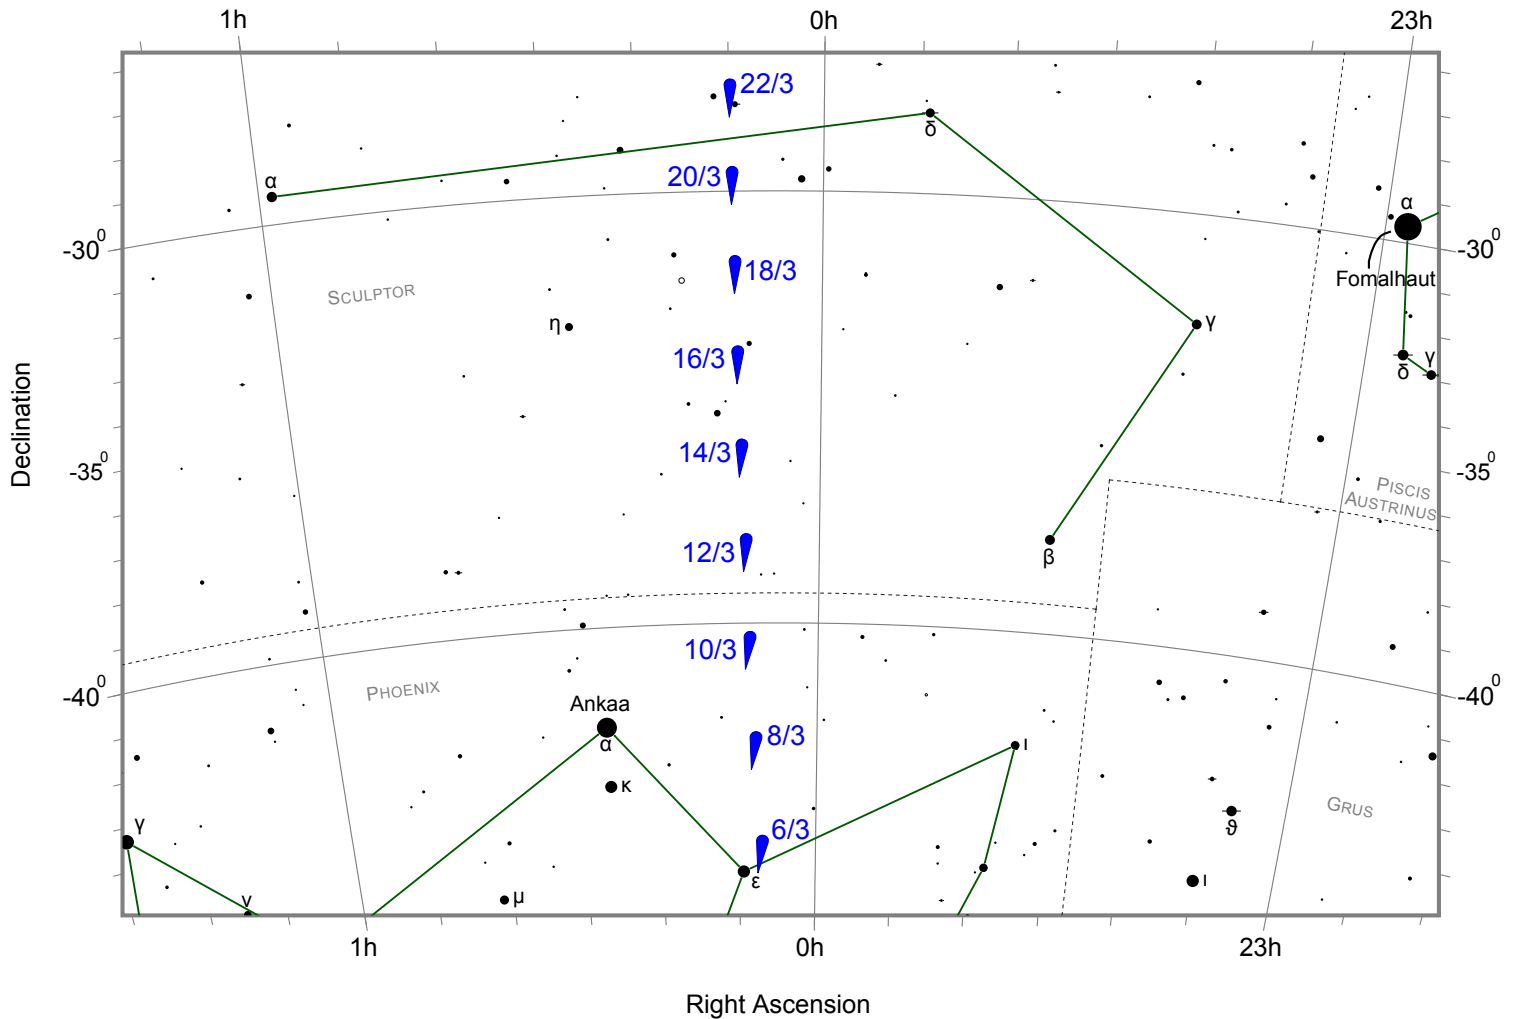

# Finder Chart for Comet Lemmon - March 6, 2013 to March 22, 2013

Comet positions are shown at 0 UT