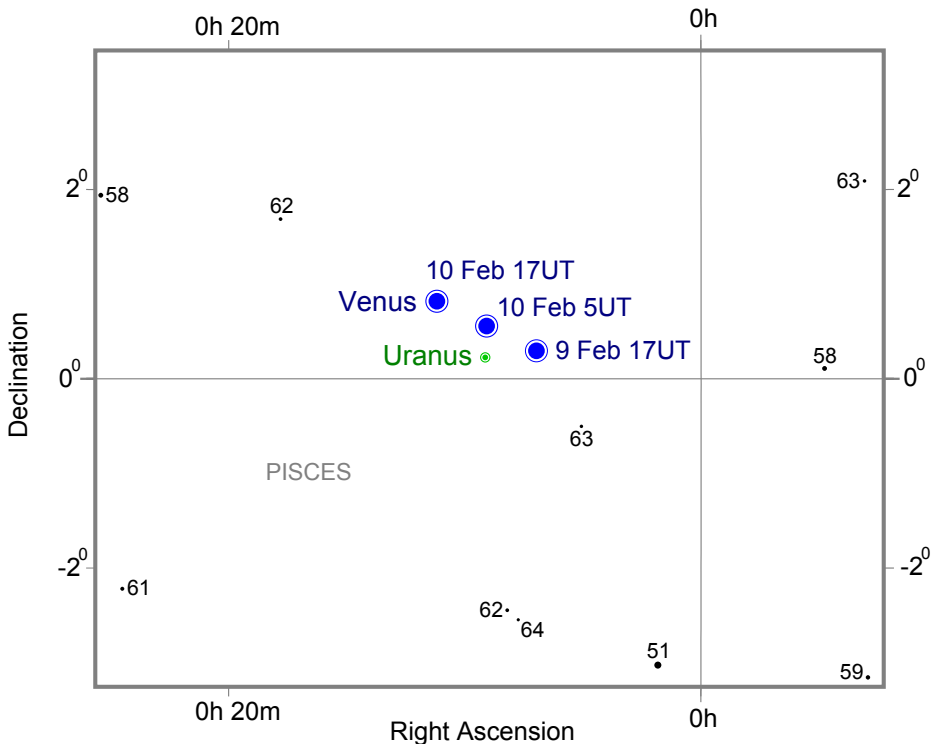

Venus passes 0.3 degrees north of Uranus on 10th February

The numbers displayed next to the stars are not the Flamsteed designations but the apparent magnitudes of the stars. For example, 51 corresponds to an apparent magnitude of 5.1

Venus: mag. -4.0

Uranus: mag. 5.9