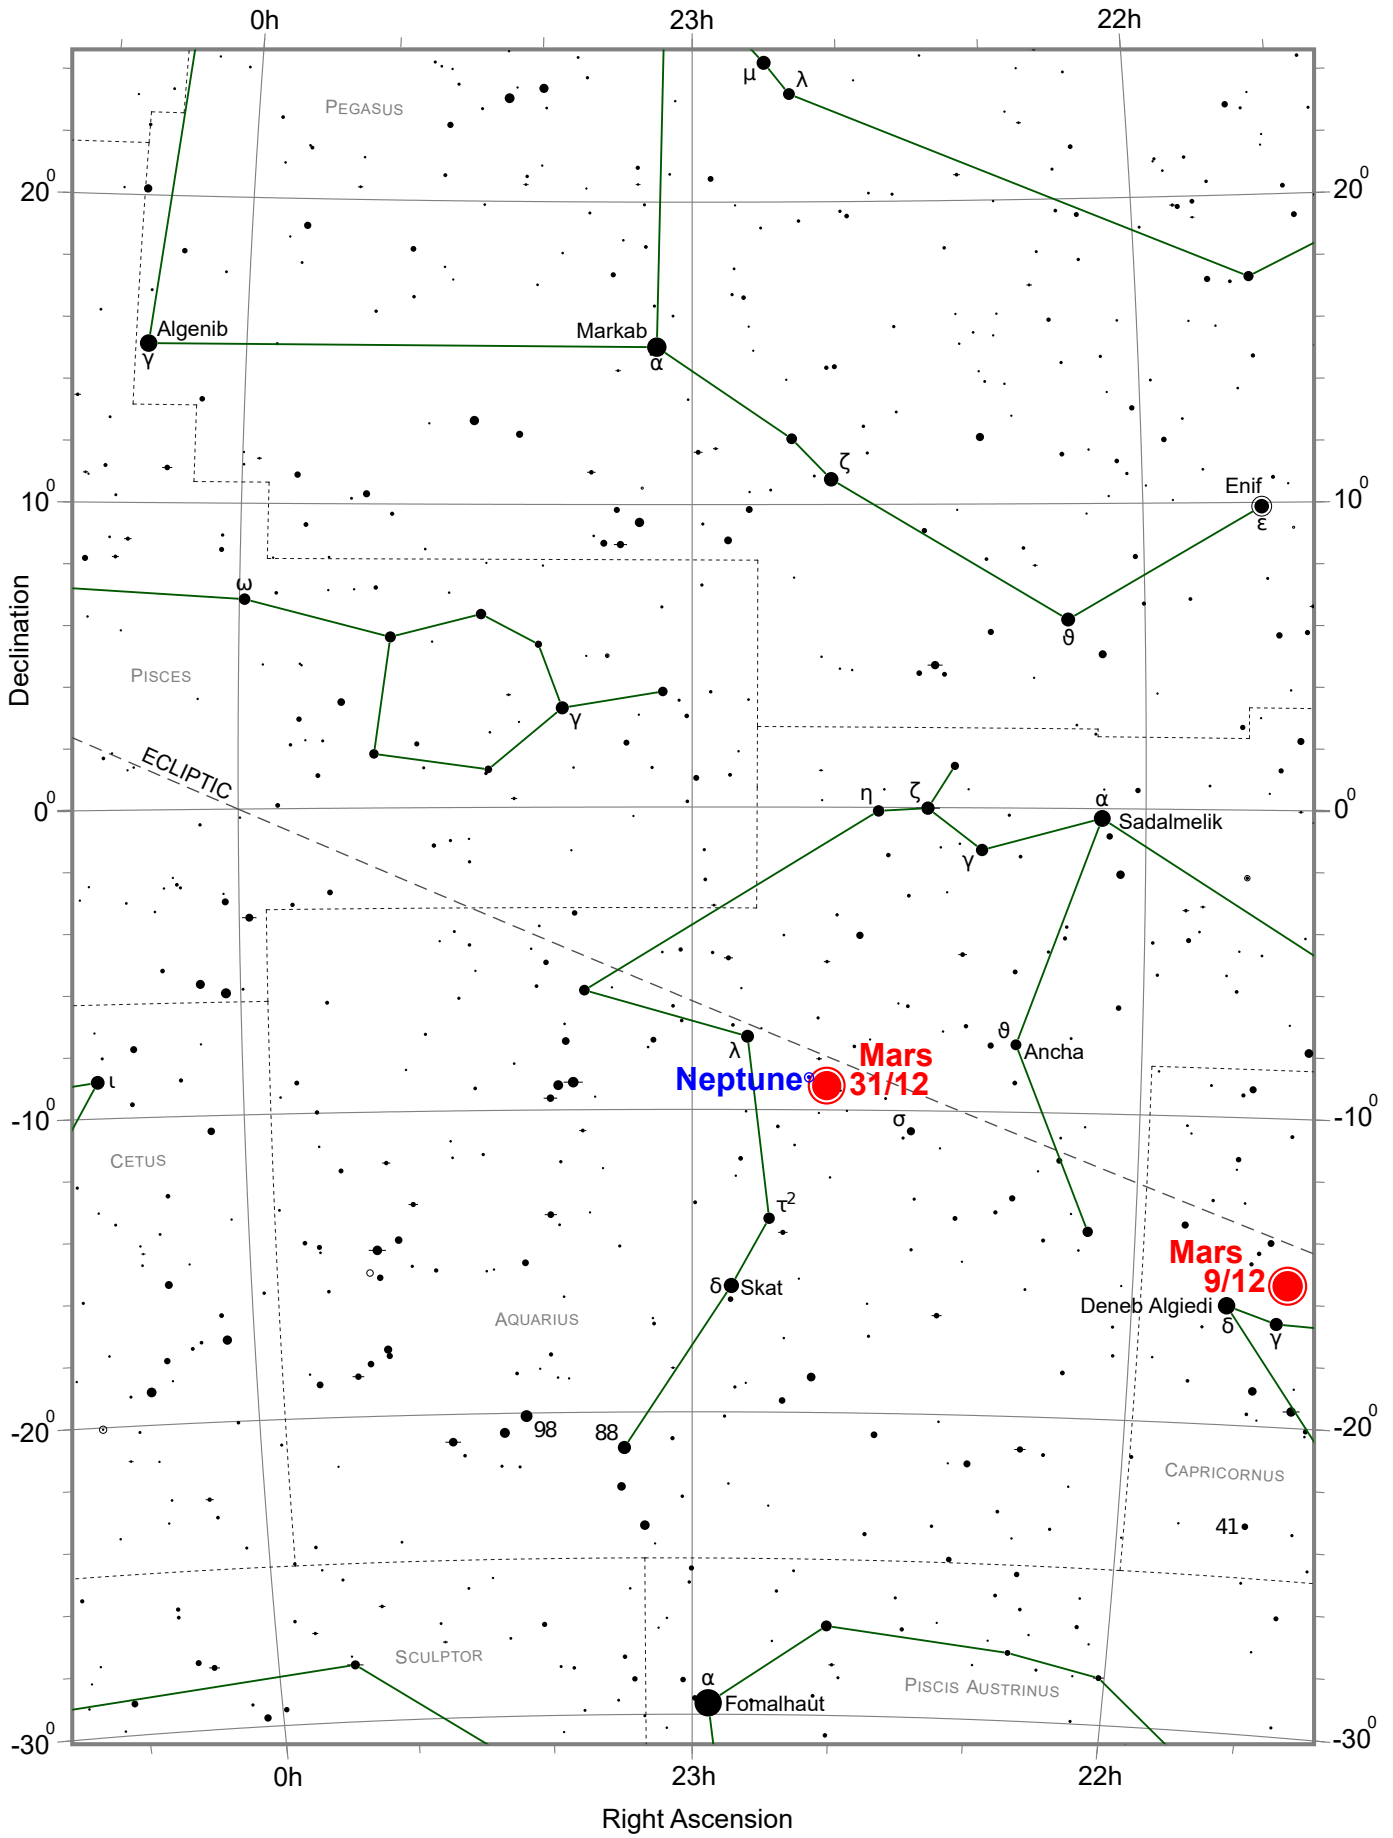

Neptune and Mars - December 2016

0 1 2 3 4 5 6 7
 Star magnitudes

Double star

Variable stars