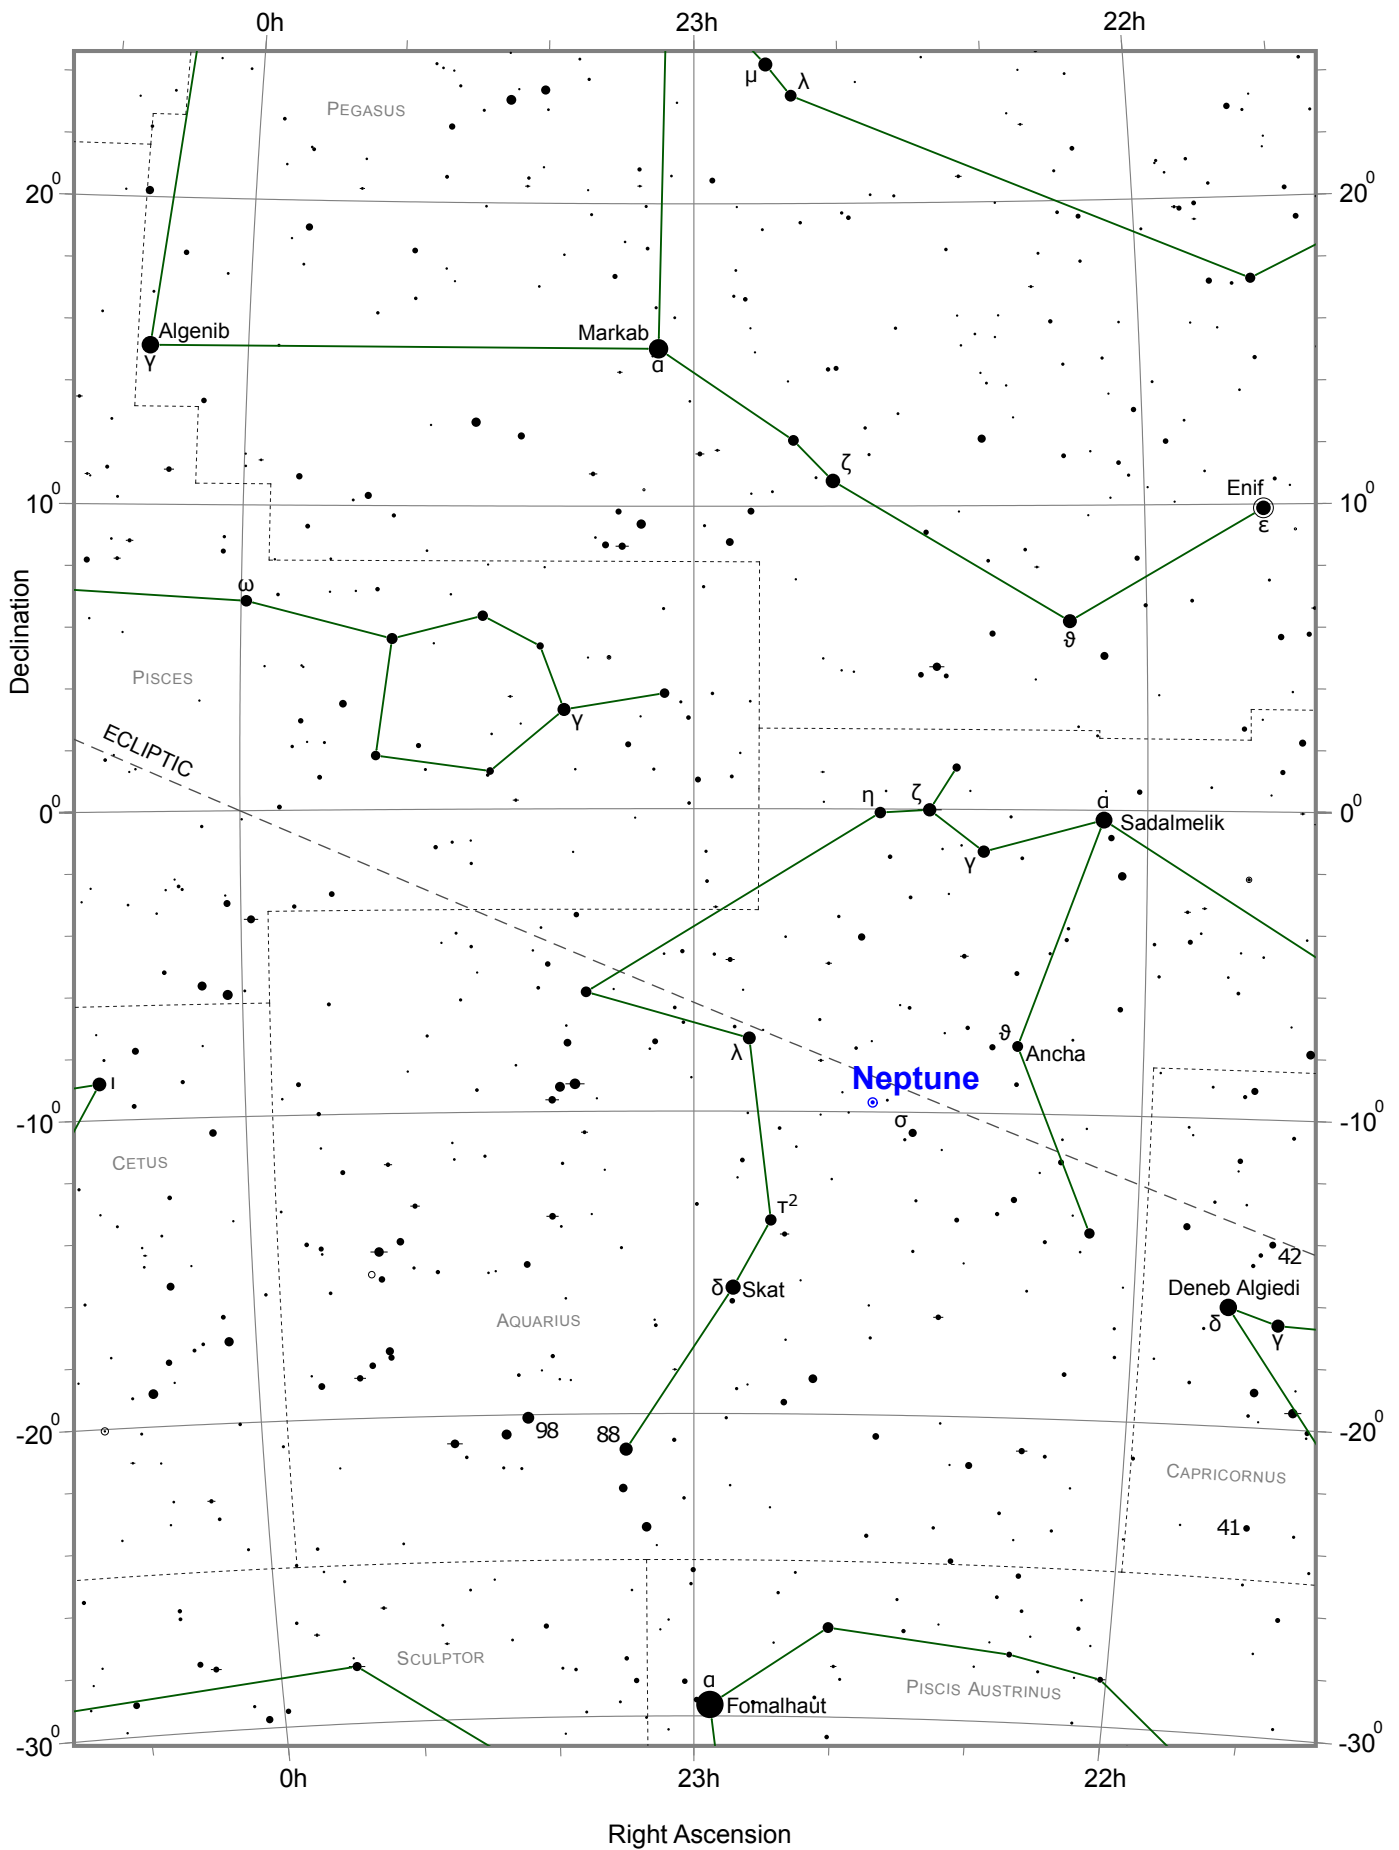

Neptune Finder Chart for December 2015

0 1 2 3 4 5 6 7
 Star magnitudes

Double star
 Variable stars