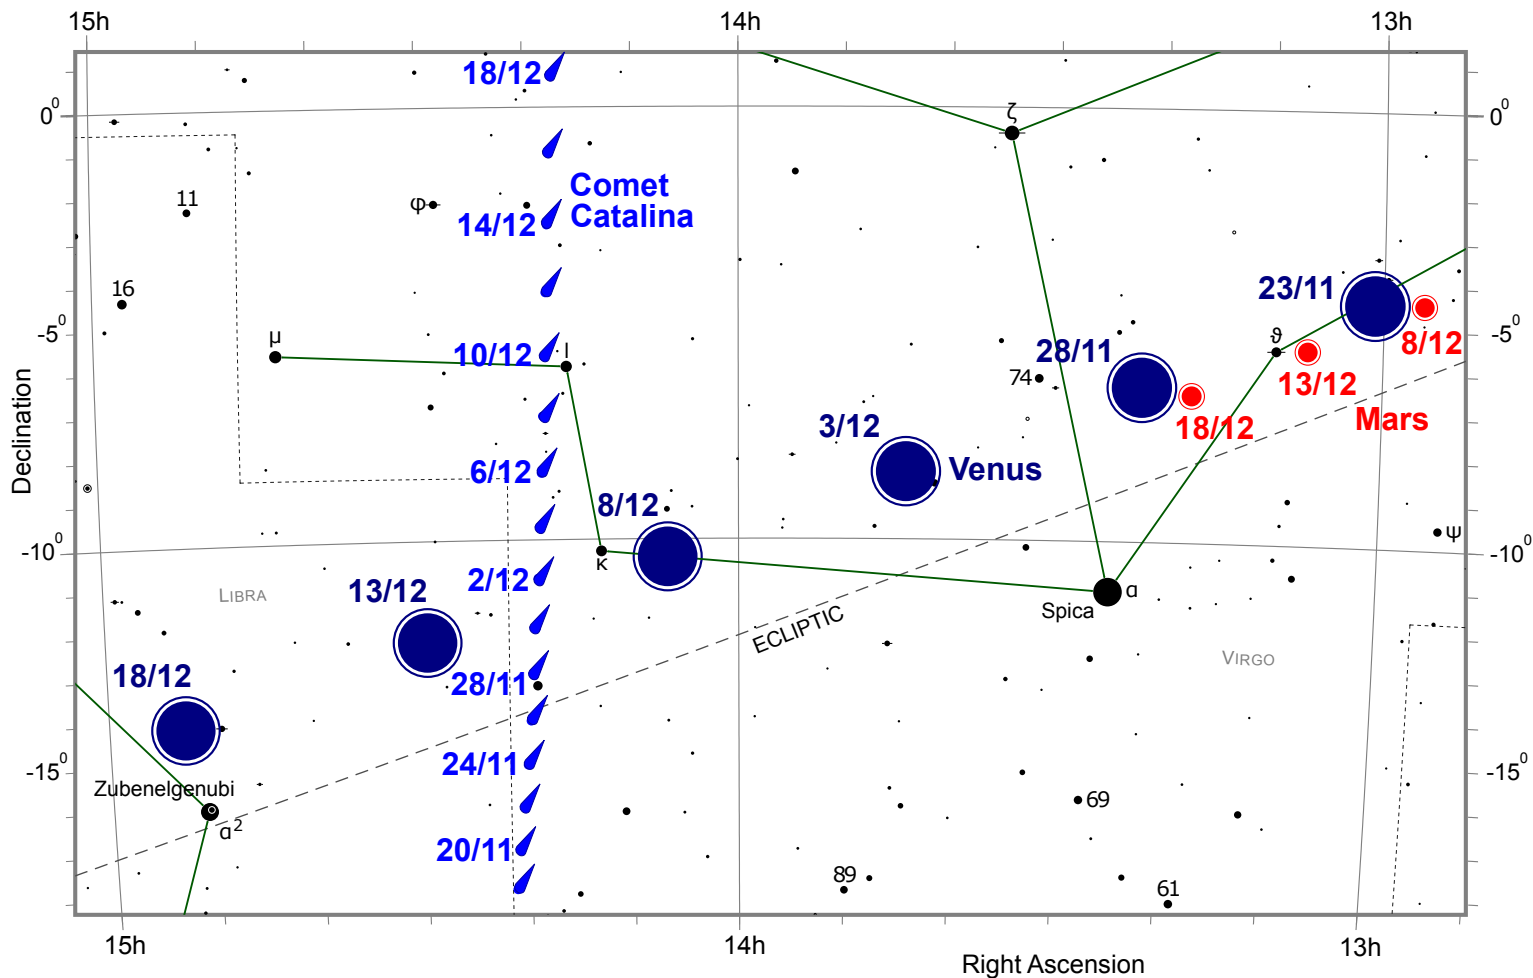

# Finder Chart for Comet Catalina from November 18th to December 18th, 2015

Comet positions are shown at 0 UT