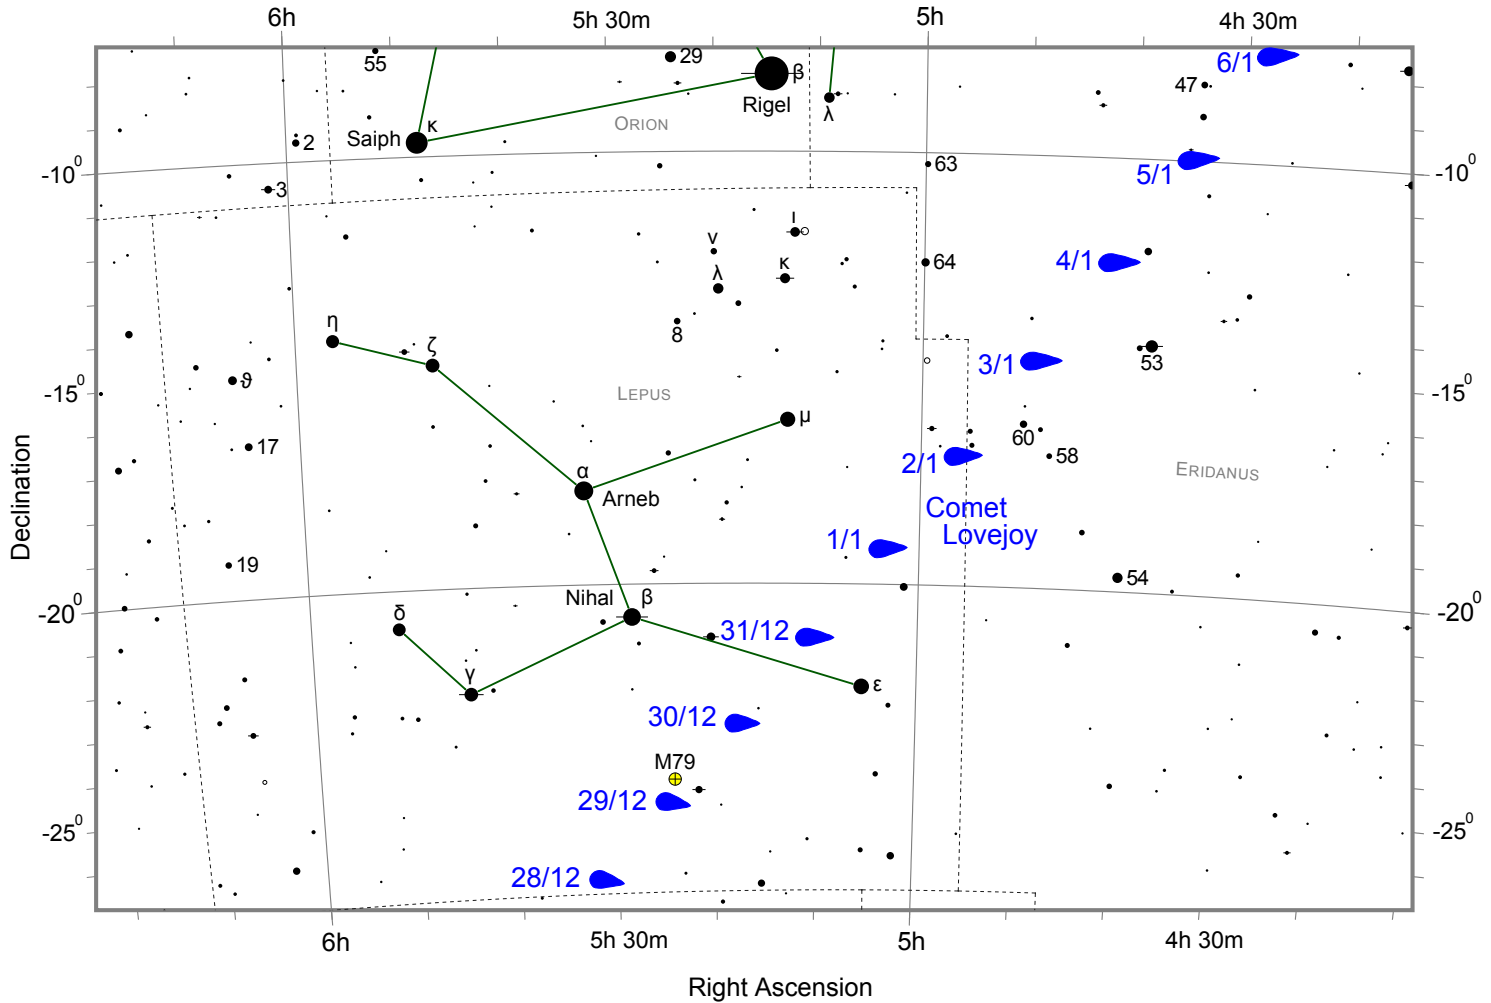

# Comet Lovejoy (C/2014 Q2) finder chart from Dec 28, 2014 to Jan 6, 2015

Positions of Lovejoy are at 0 UT