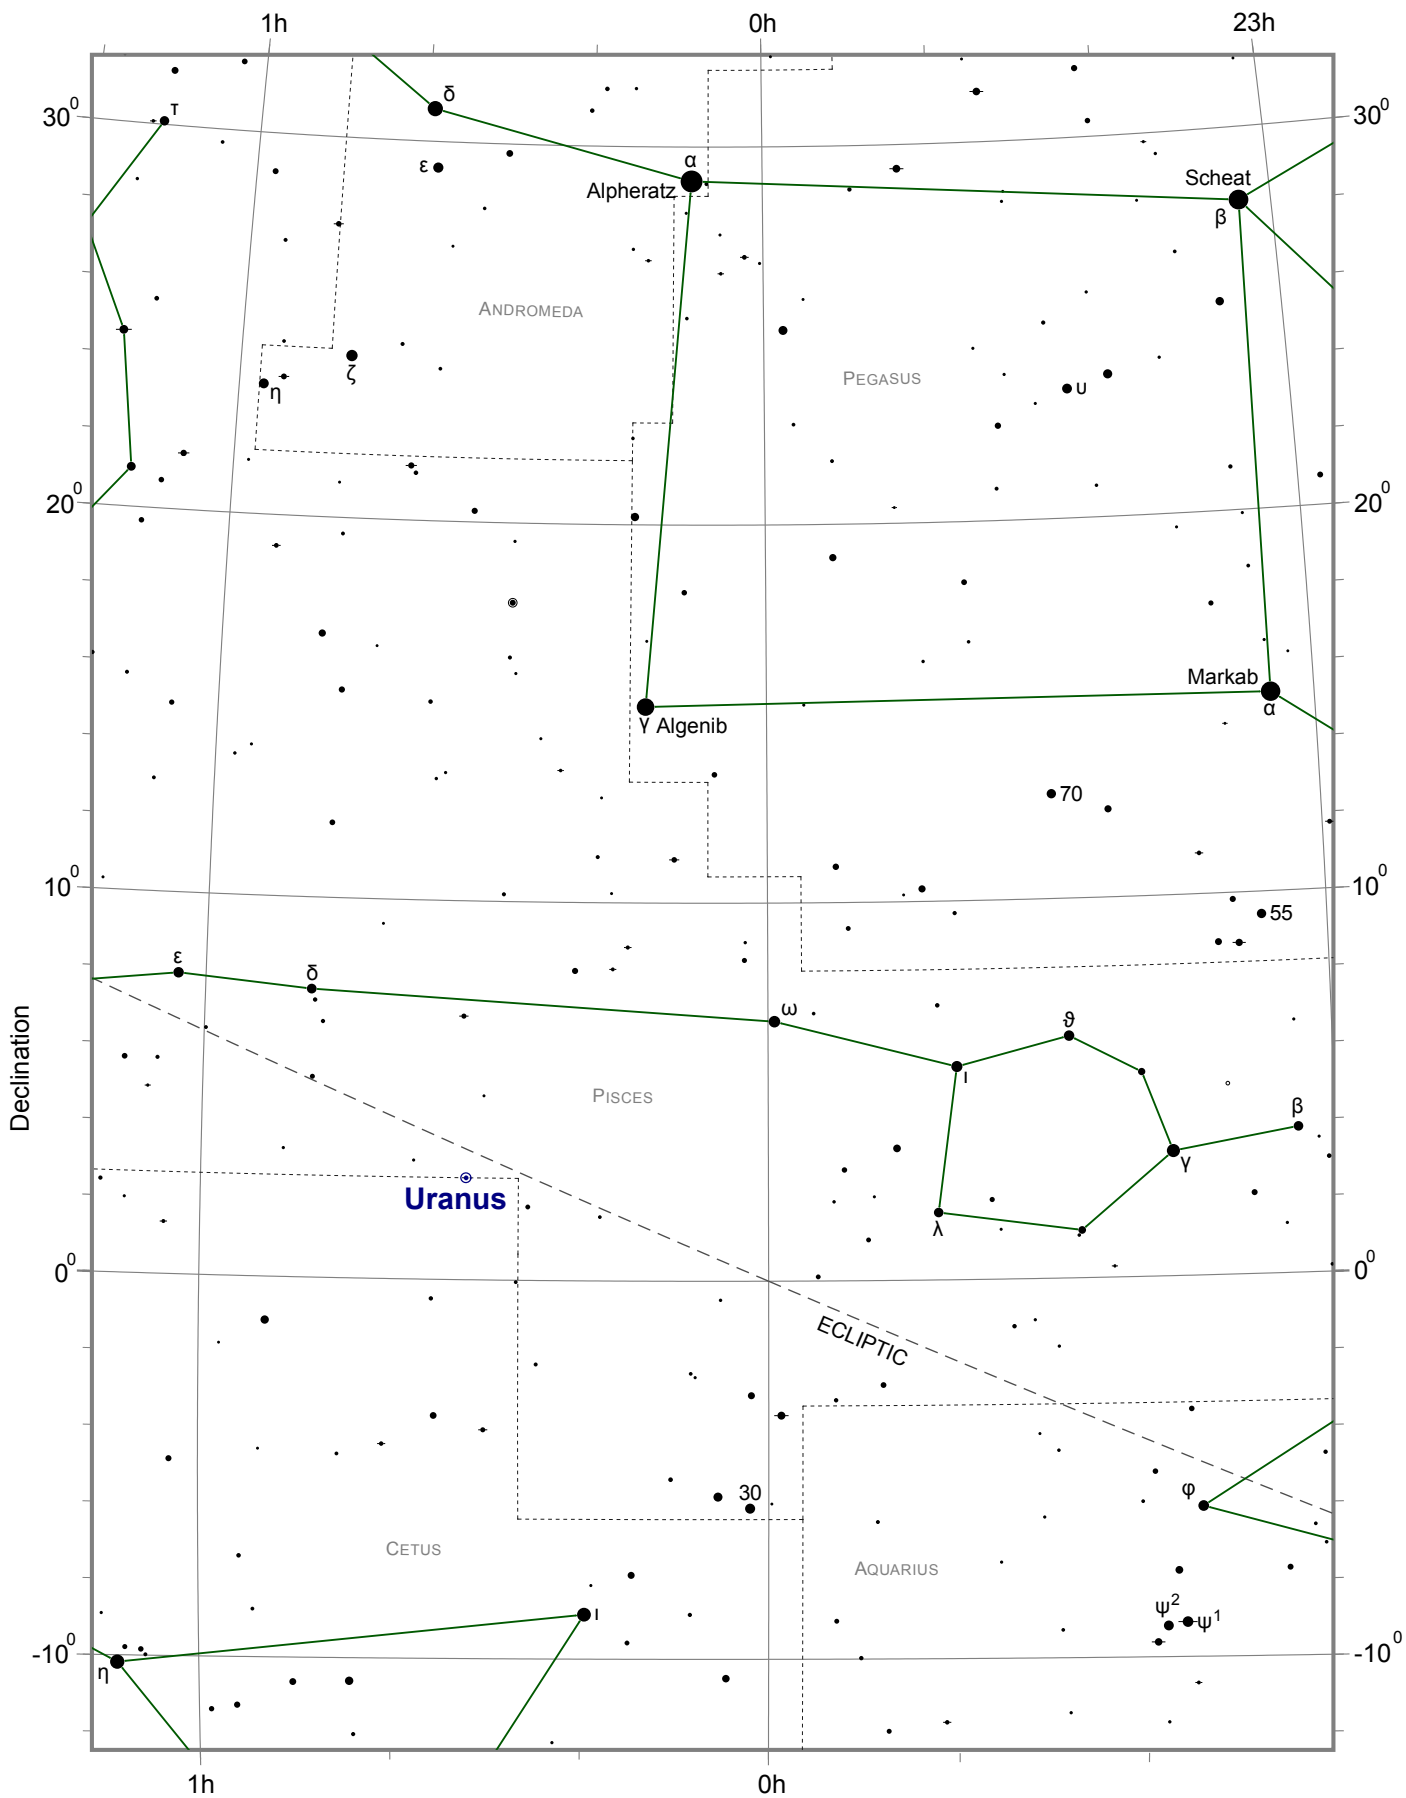

Uranus Finder Chart for December 2013

Right Ascension