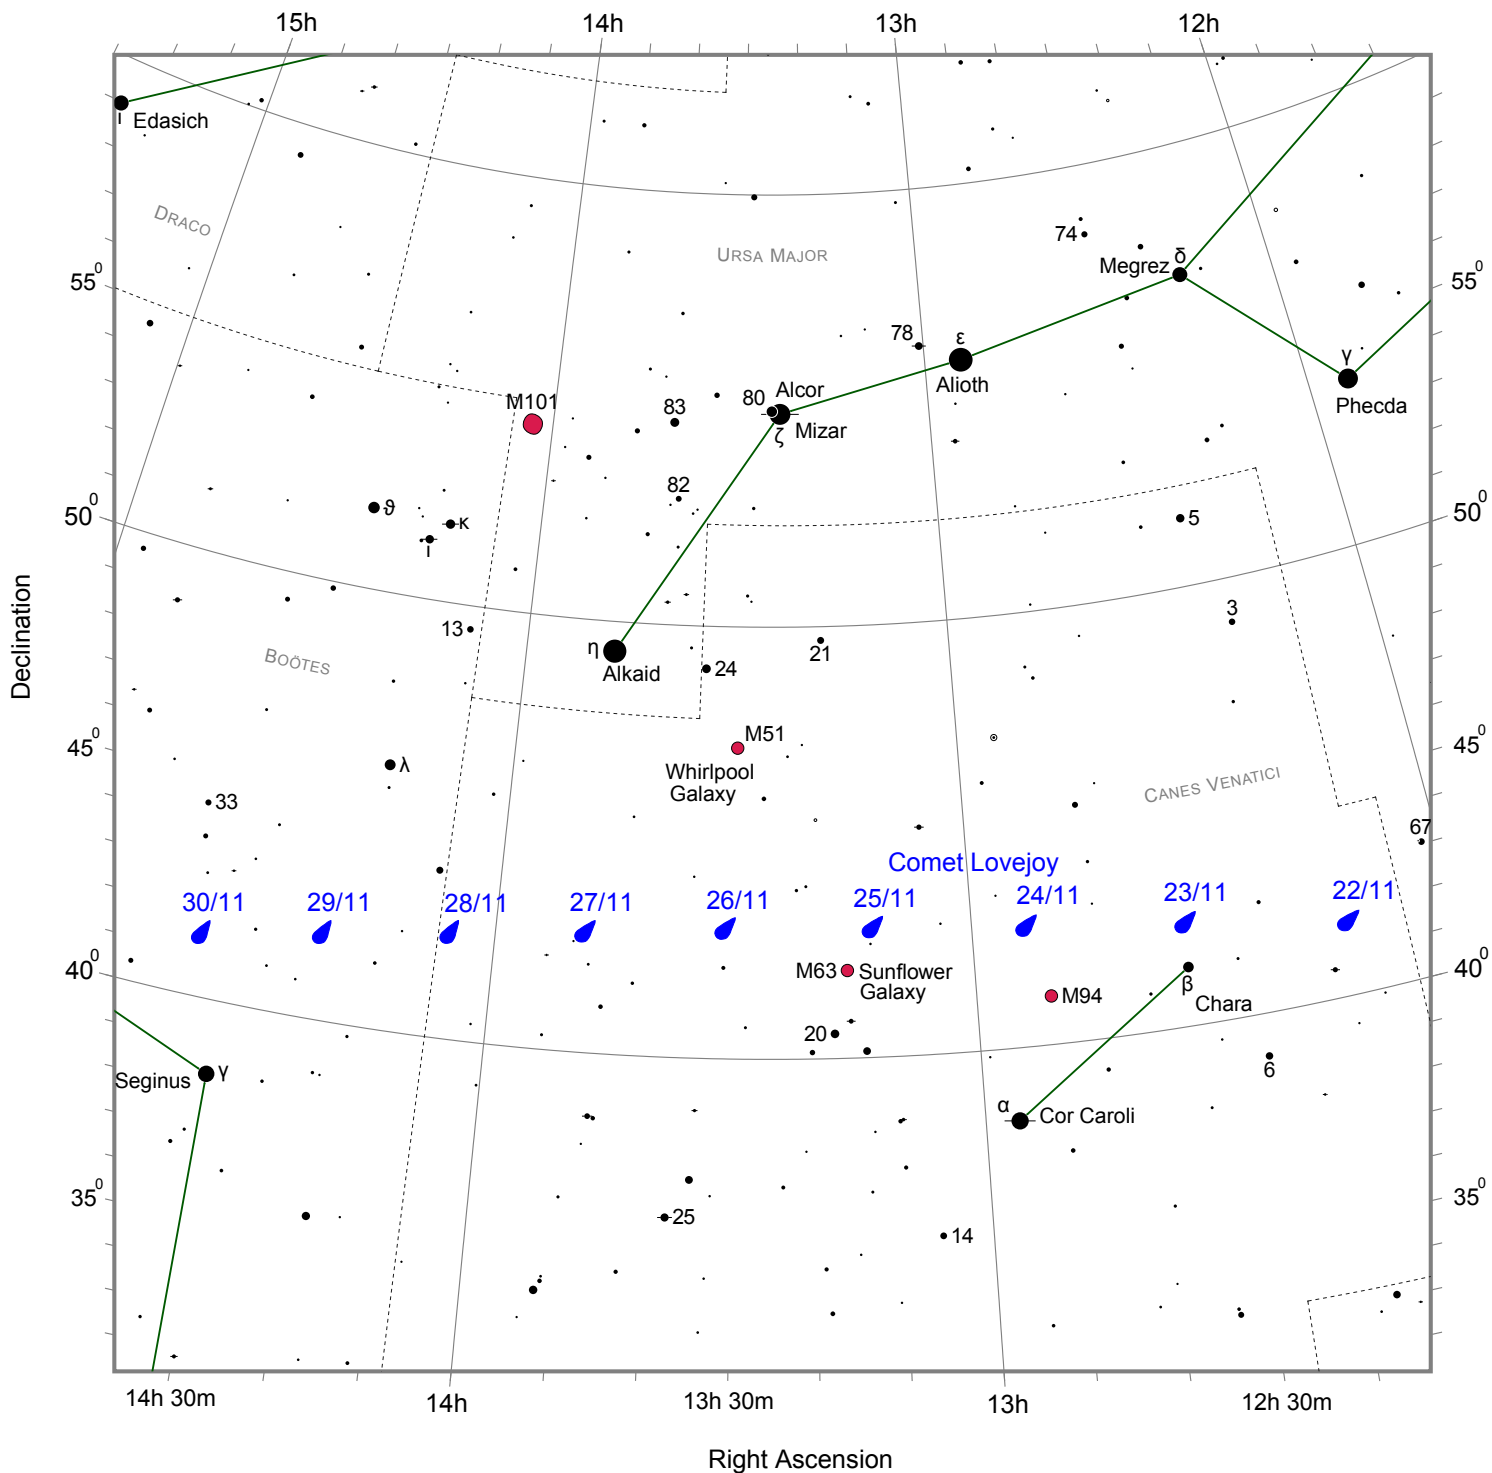

Comet Lovejoy (C/2013 R1) Finder Chart from November 22 to November 30, 2013

Positions of Lovejoy are shown at 0 UT