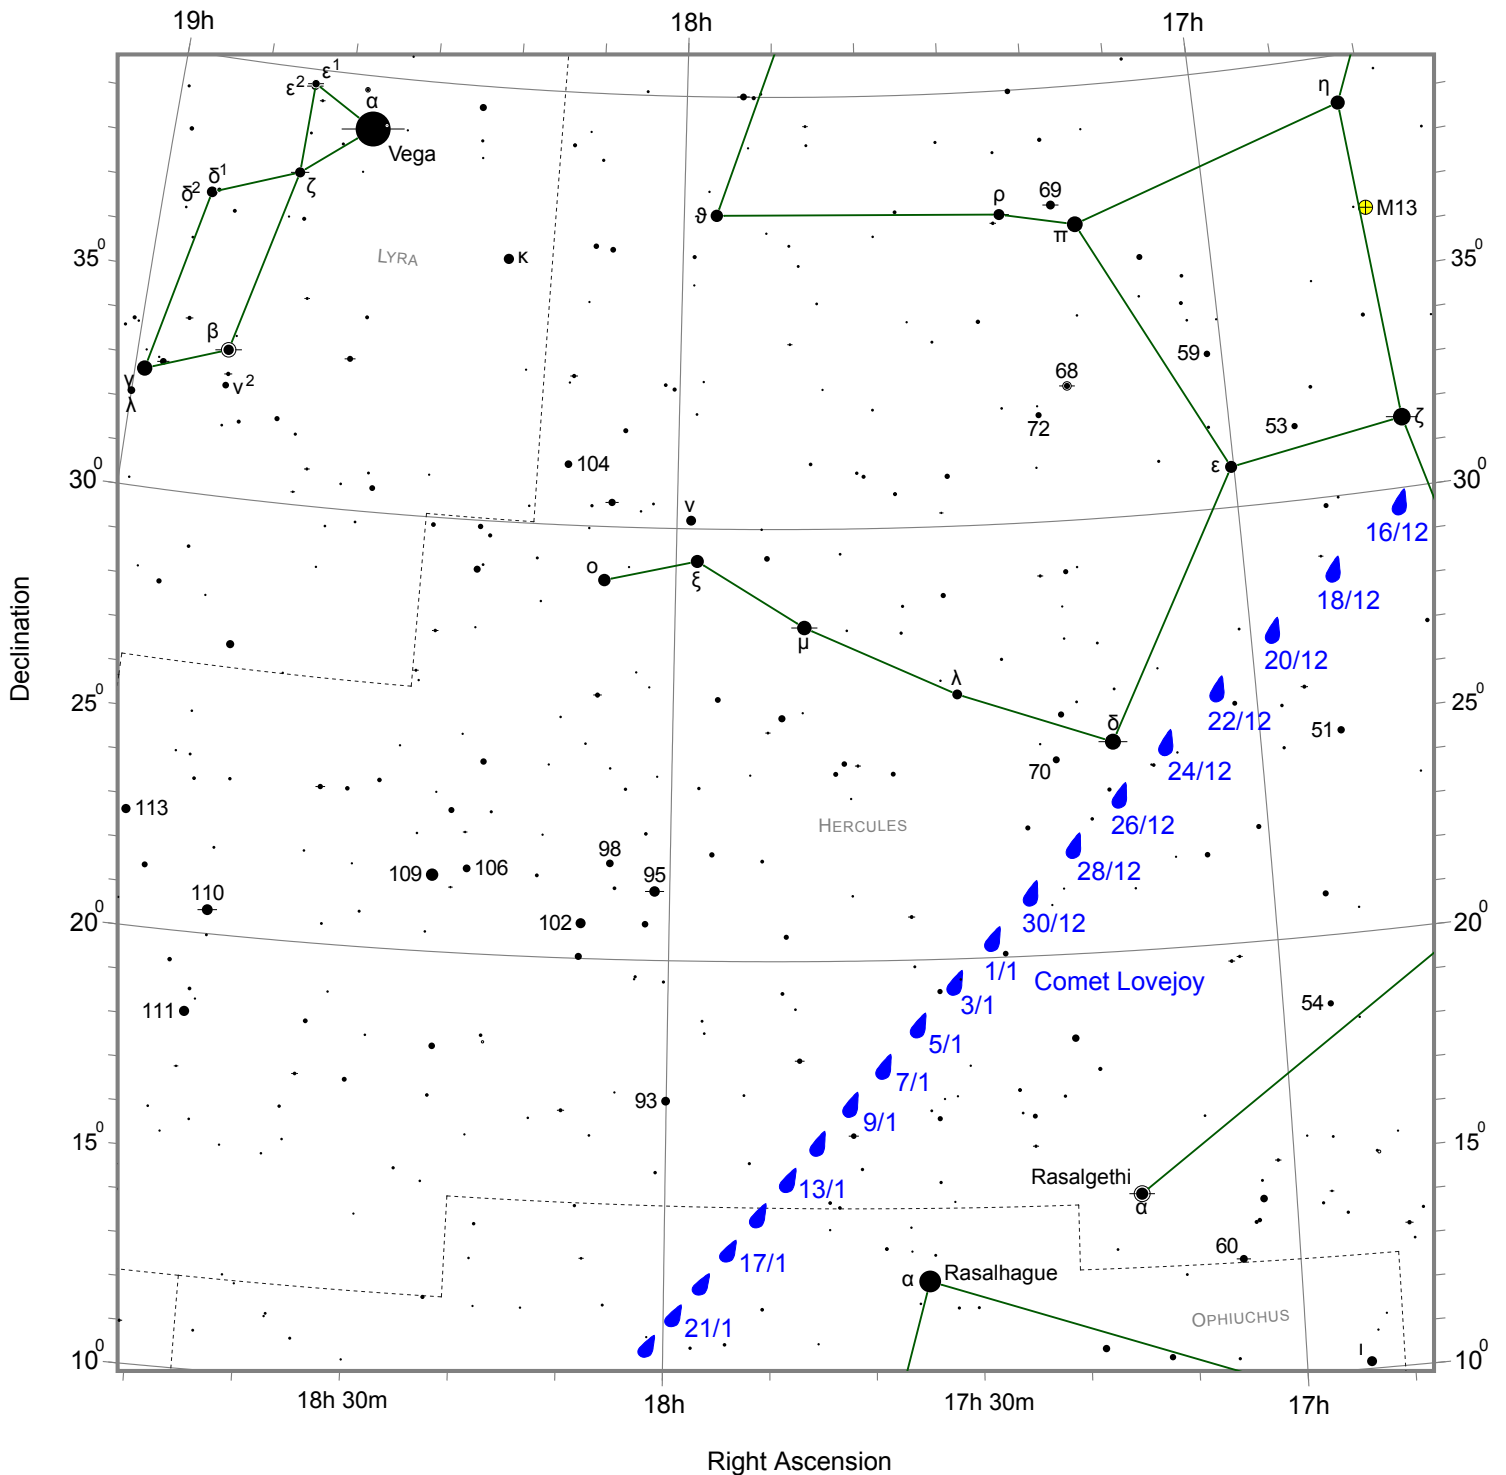

Comet Lovejoy (C/2013 R1) finder chart from December 16, 2013 to January 23, 2014

Positions of Lovejoy are shown at 0 UT