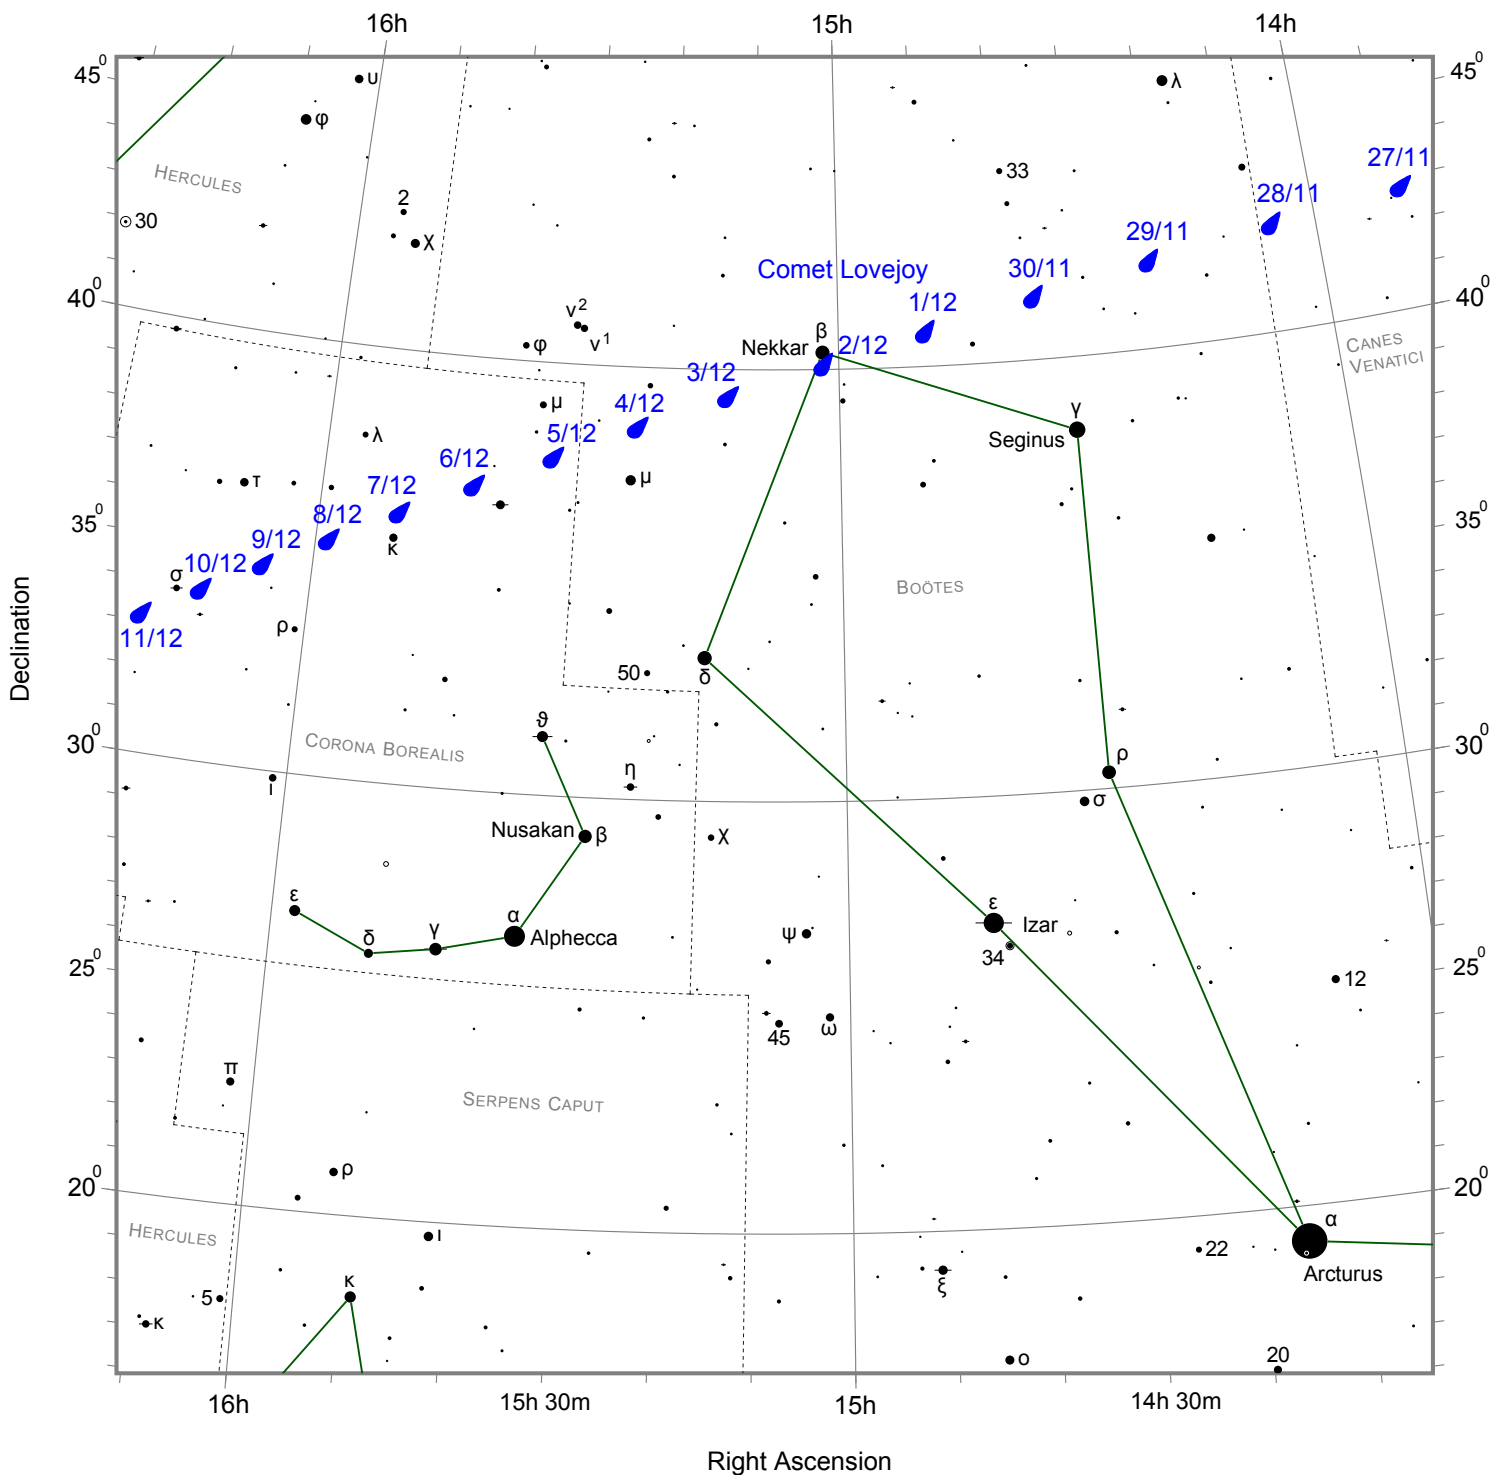

# Comet Lovejoy (C/2013 R1) Finder Chart from November 27 to December 11, 2013

Star magnitudes

Double star

Variable stars

Positions of Lovejoy are shown at 0 UT