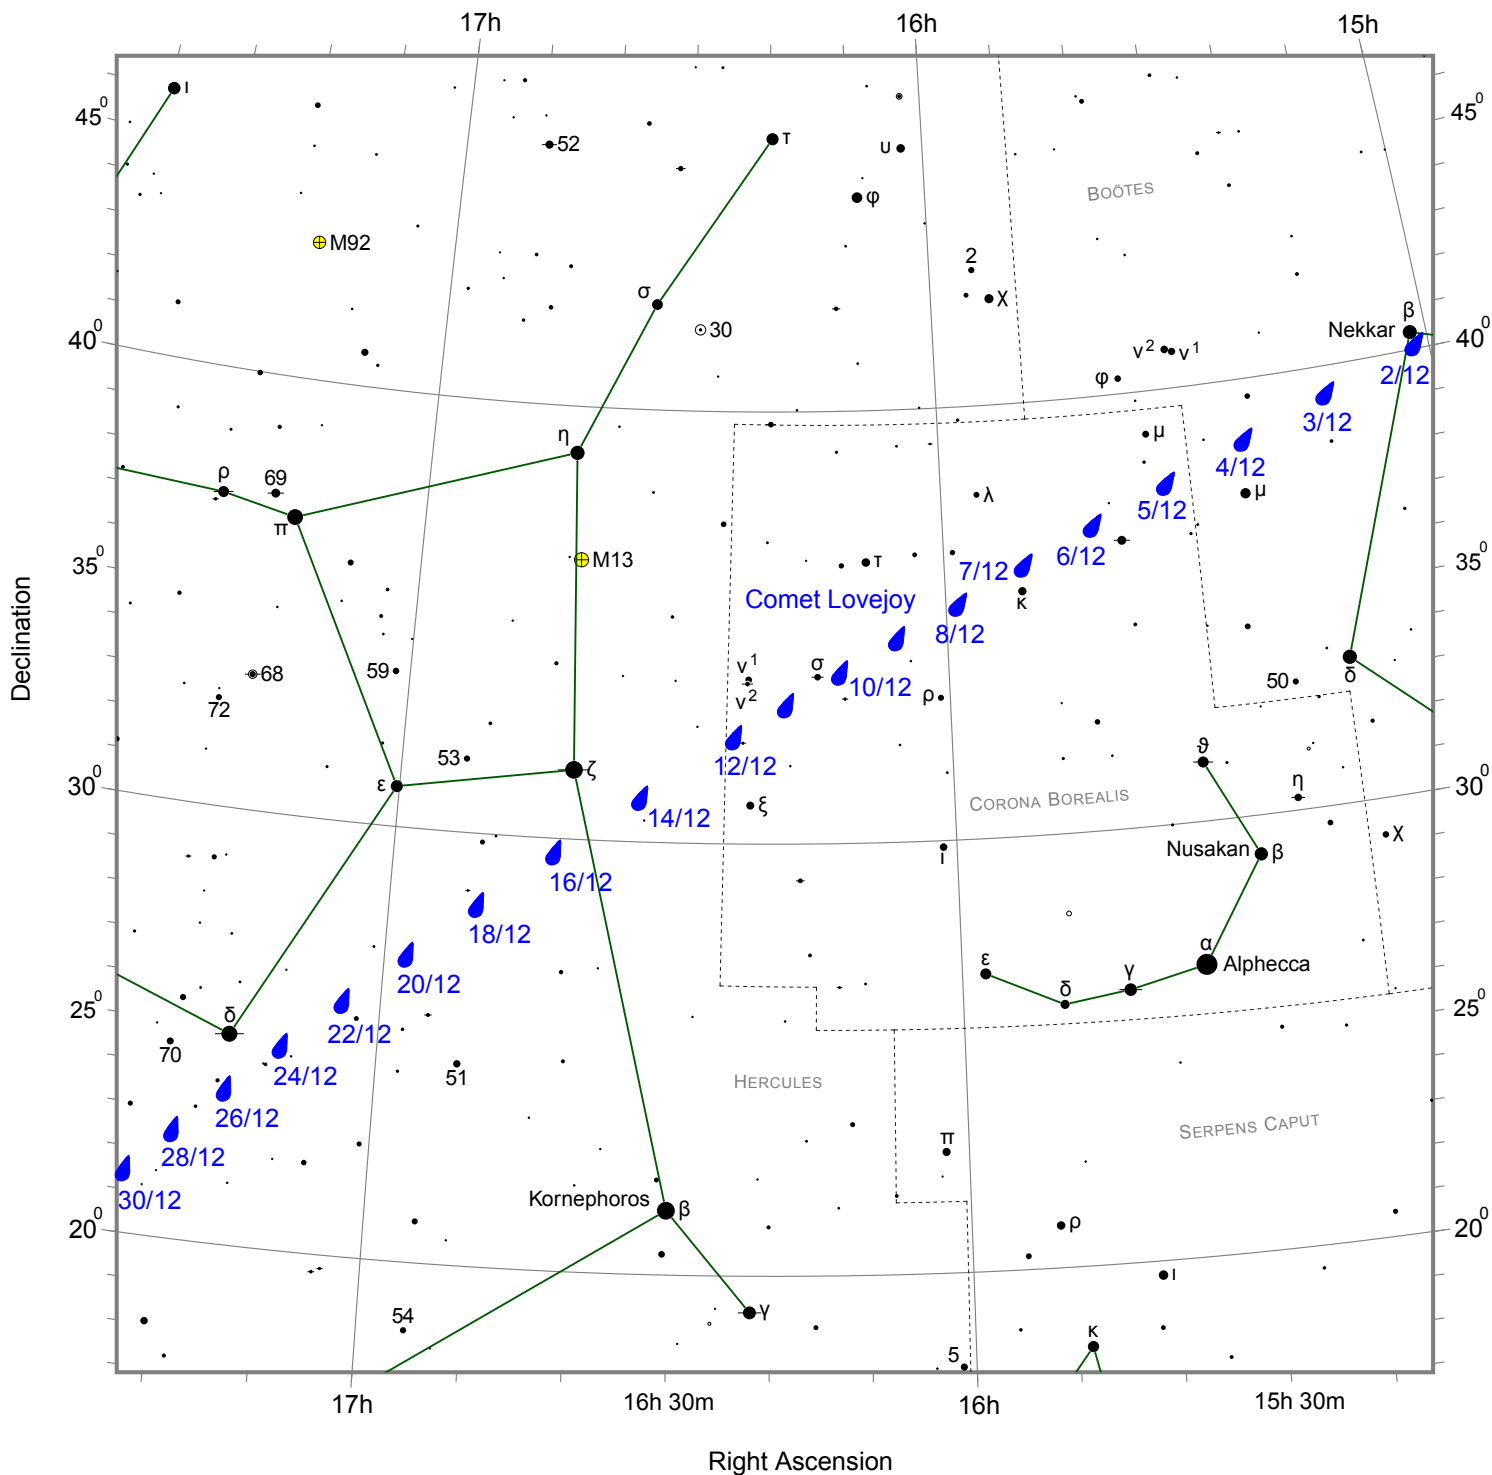

Comet Lovejoy (C/2013 R1) Finder Chart from December 2 to December 30, 2013

Positions of Lovejoy are shown at 0 UT