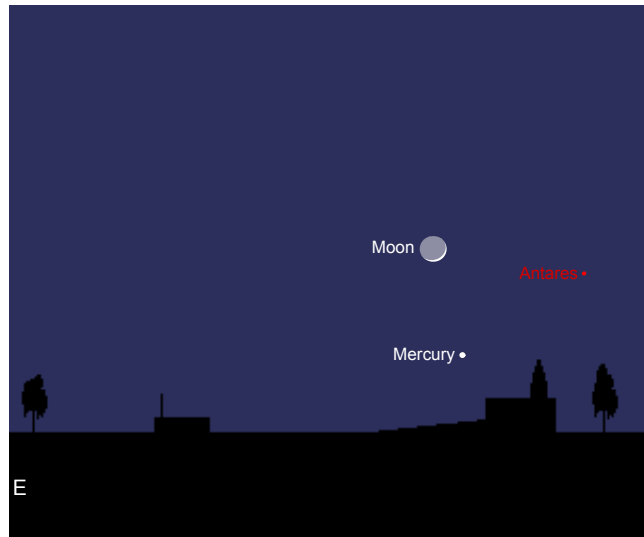

Mercury, Moon and Antares - 22nd and 23rd December 2011

Southern Hemisphere view as seen from Sydney, Australia (34S) - 1 hour before sunrise

22nd December

23rd December