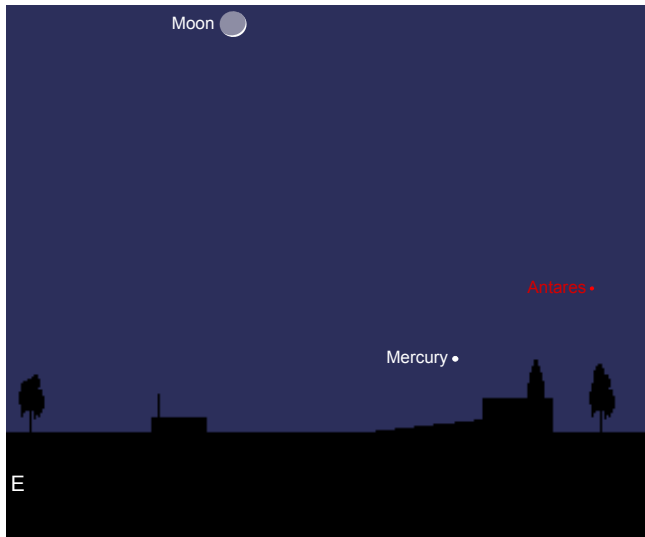

Mercury, Moon and Antares - 22nd and 23rd December 2011

Southern Hemisphere view as seen from Sydney, Australia (34S) - 1 hour before sunrise

22nd December

23rd December