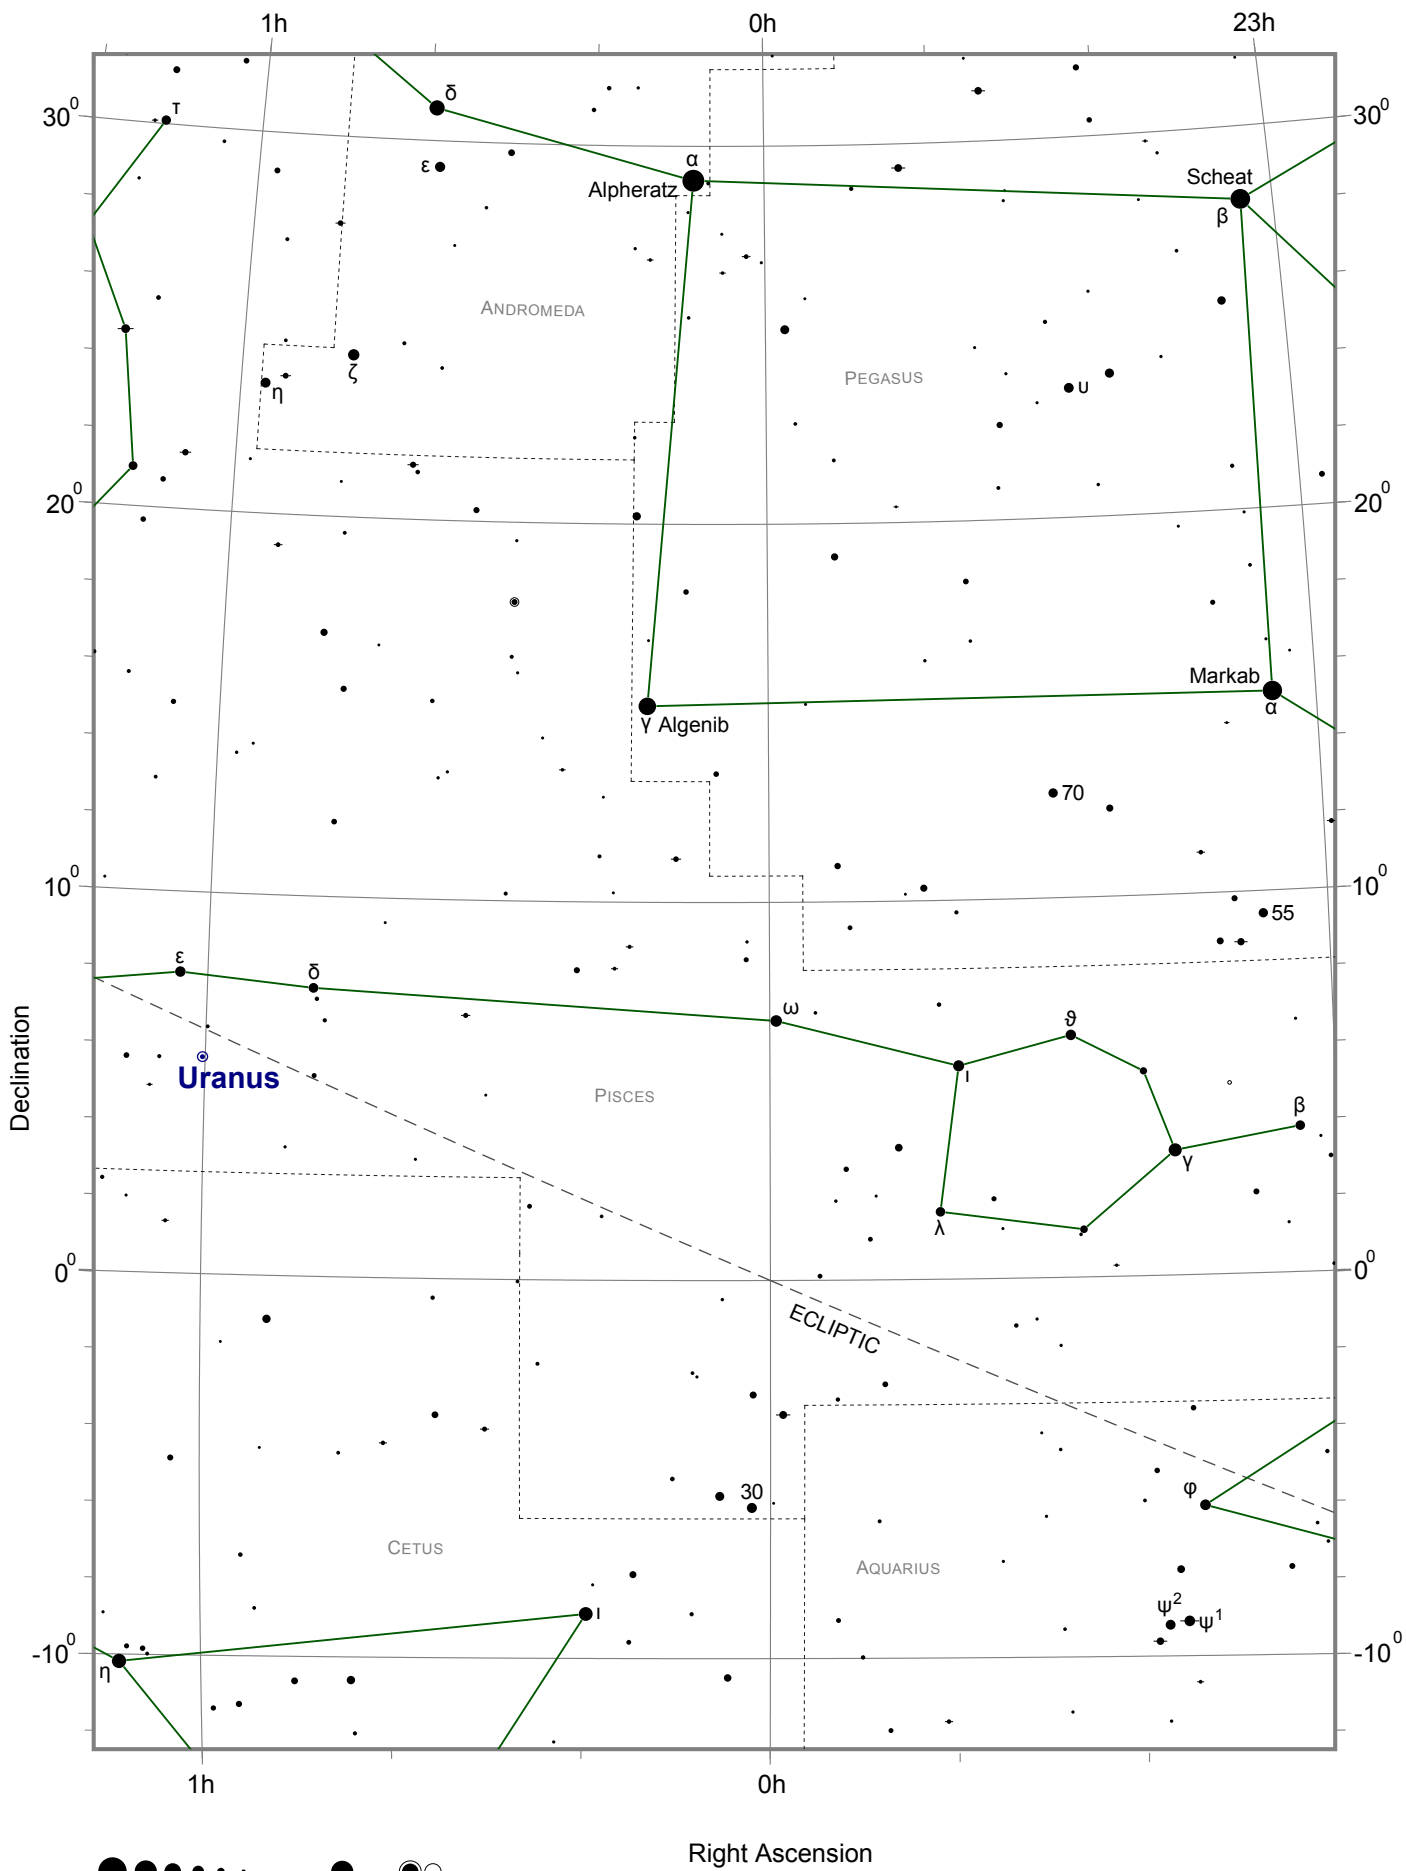

Uranus Finder Chart for August 2014

1 2 3 4 5 6
 Star magnitudes

Double star
 Variable stars