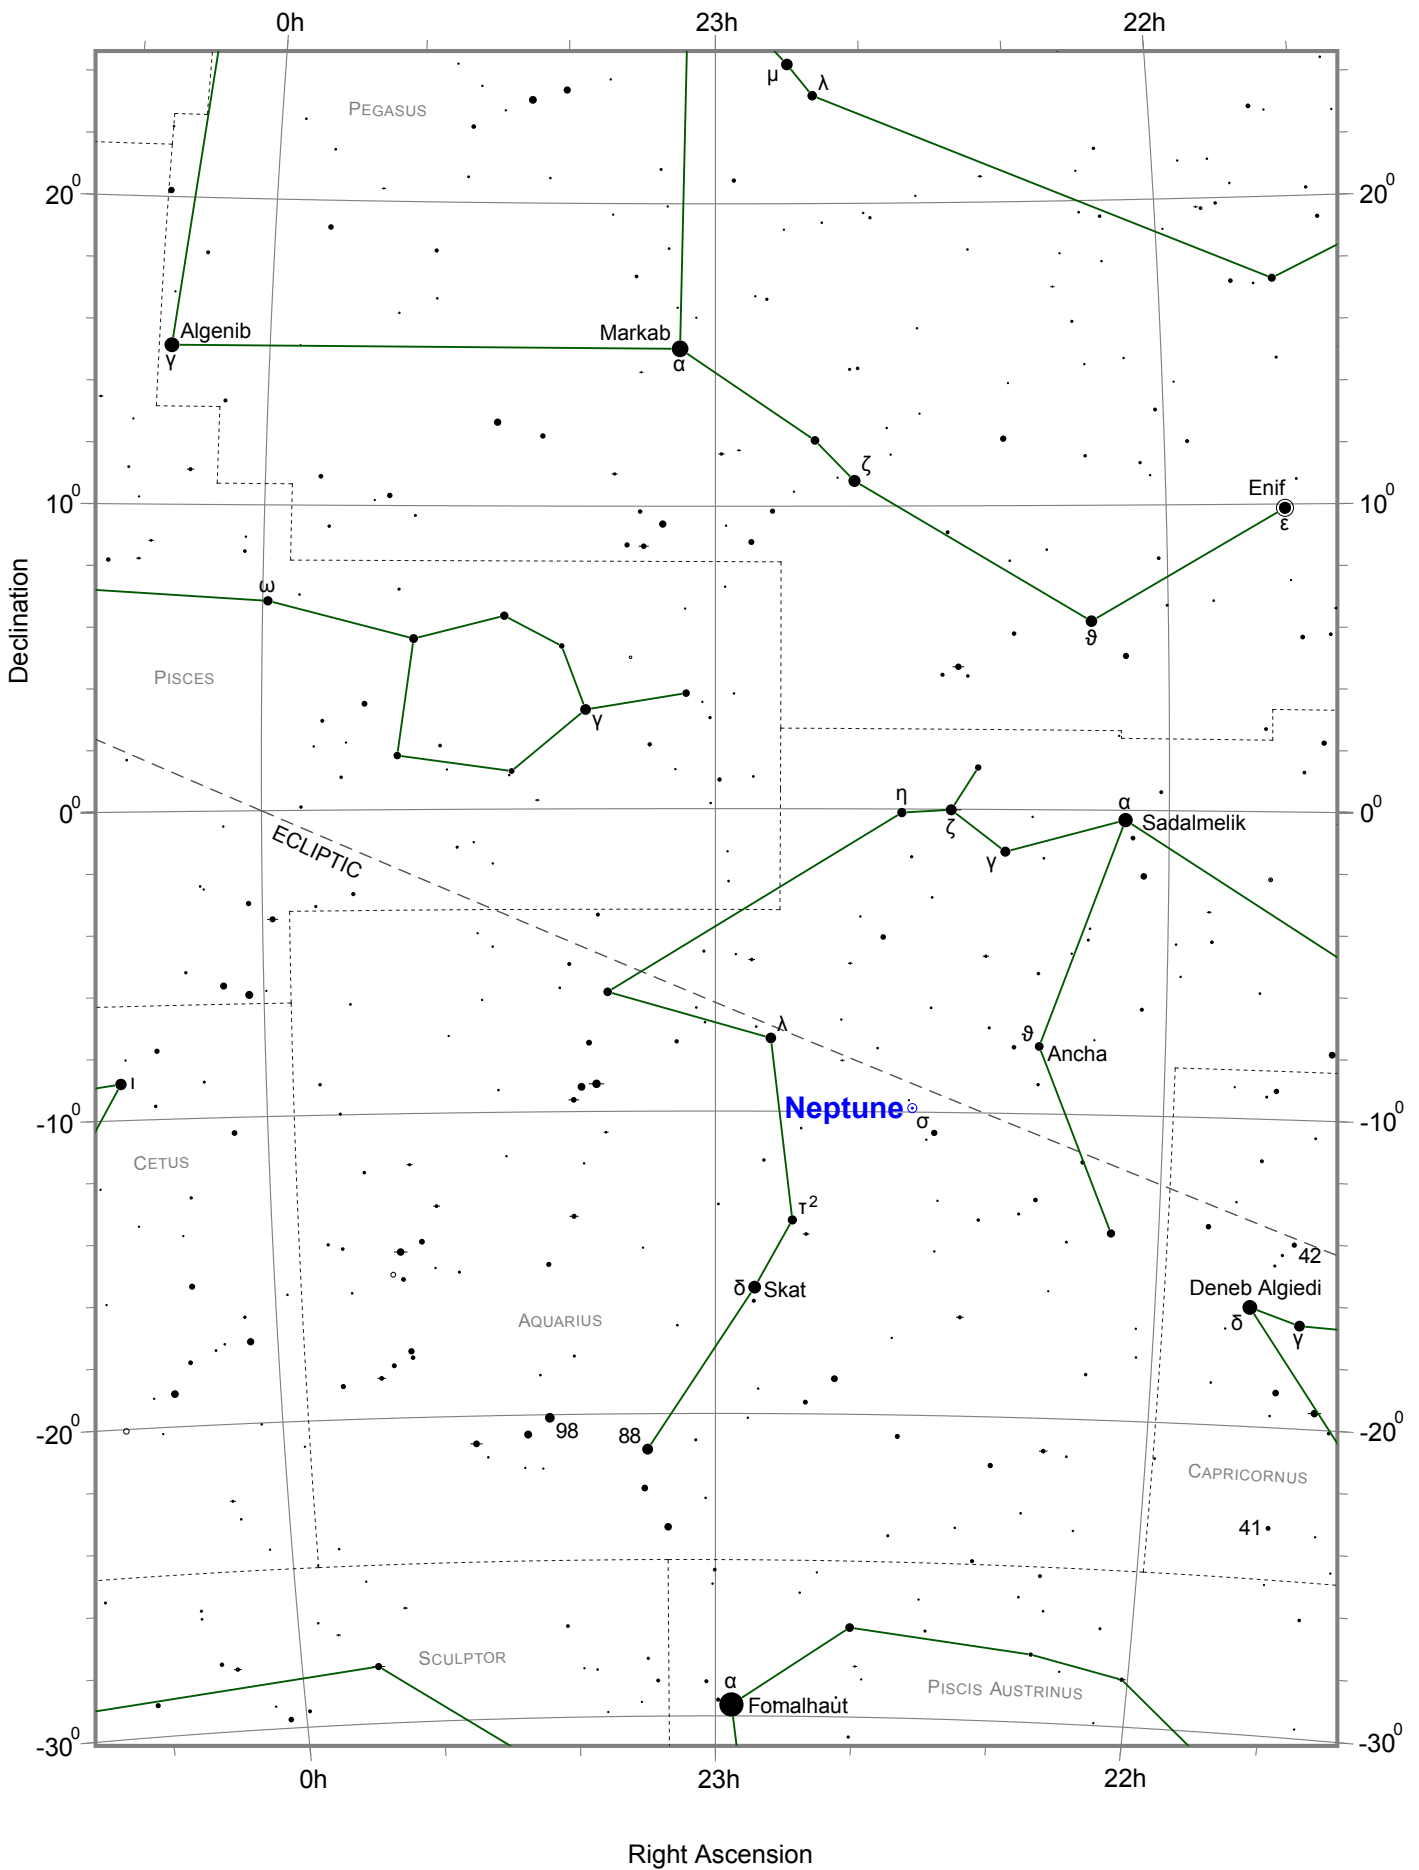

Neptune Finder Chart for August 2014

0 1 2 3 4 5 6
Star magnitudes

Double star

Variable stars