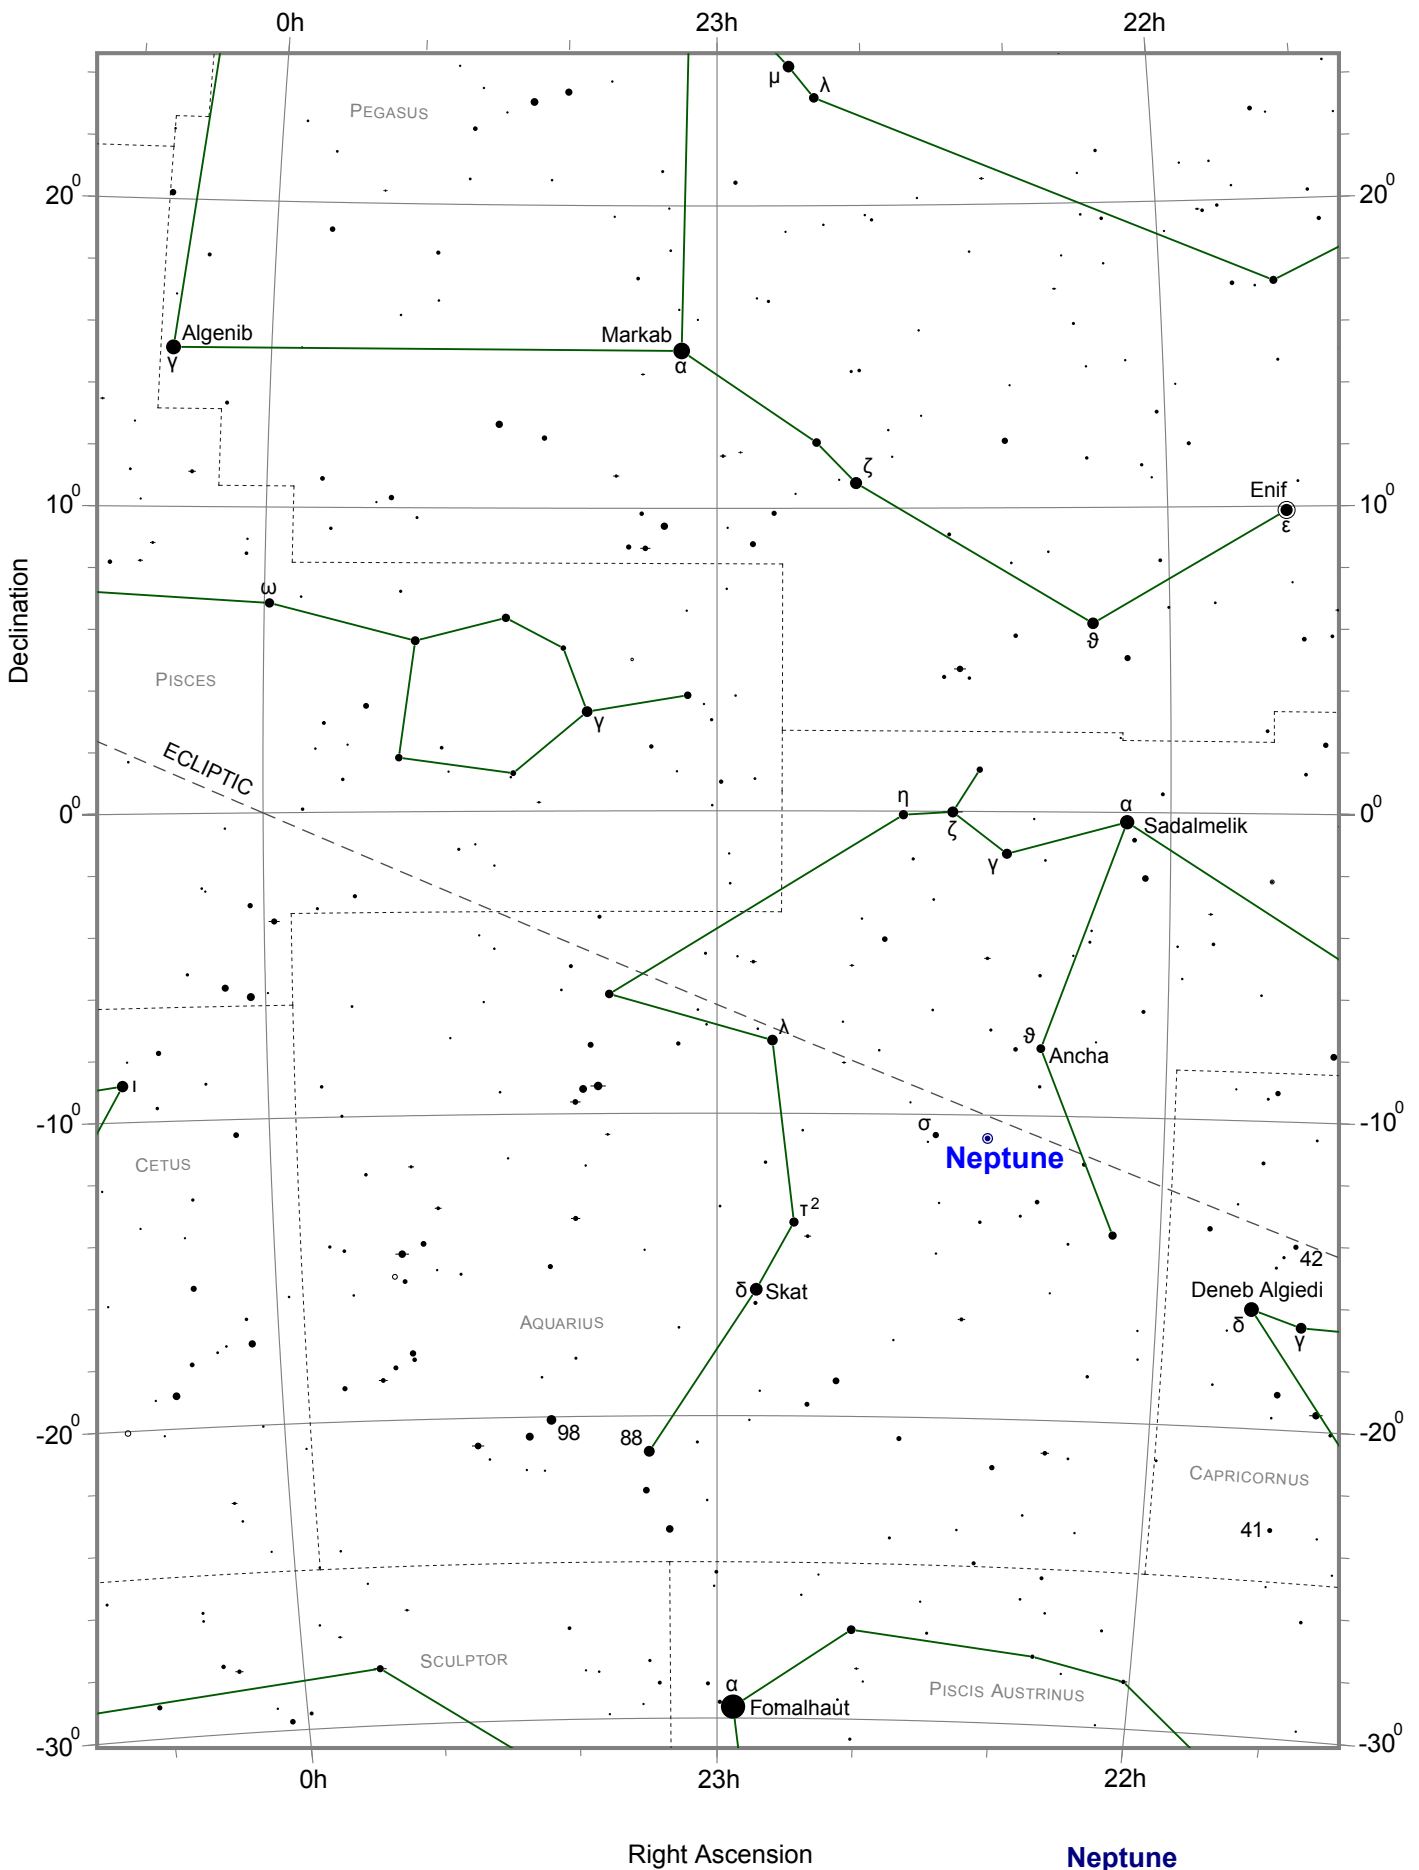

Neptune Opposition Finder Chart - August 27, 2013

0 1 2 3 4 5 6
 Star magnitudes

Double star
 Variable stars

Neptune
 R.A. = 22h 23m 41.9s
 Dec = -10d 45m 56.5s
 App. magnitude = 7.8