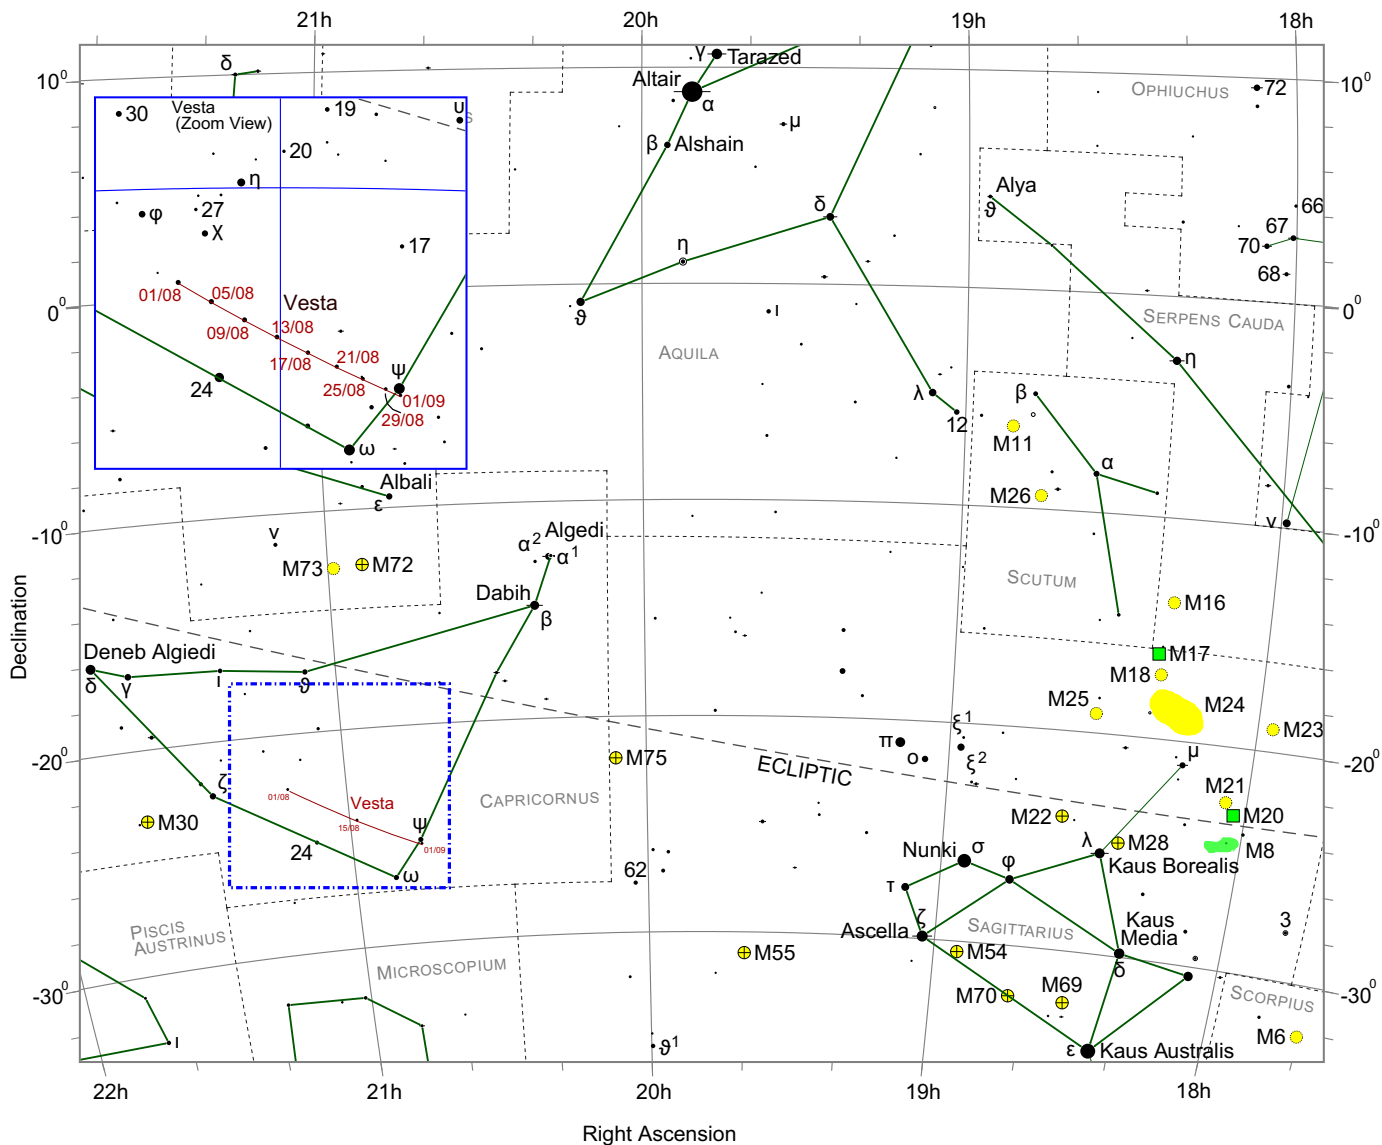

Vesta - August 2011

- | | | | | | | |
|-----------------------------|-------------|----------------|---------------|------------------|----------------|-----------------|
| ● ● ● ● ● ● | ● ○ | ○ ○ | ● ● | ⊕ | ■ ■ | ● ● ● ● ● ● |
| 2 3 4 5 6 7 | Double star | Variable stars | Open clusters | Globular cluster | Bright nebulae | 0 1 2 3 4 5 |
| Star magnitudes (zoom view) | | | | | | Star magnitudes |