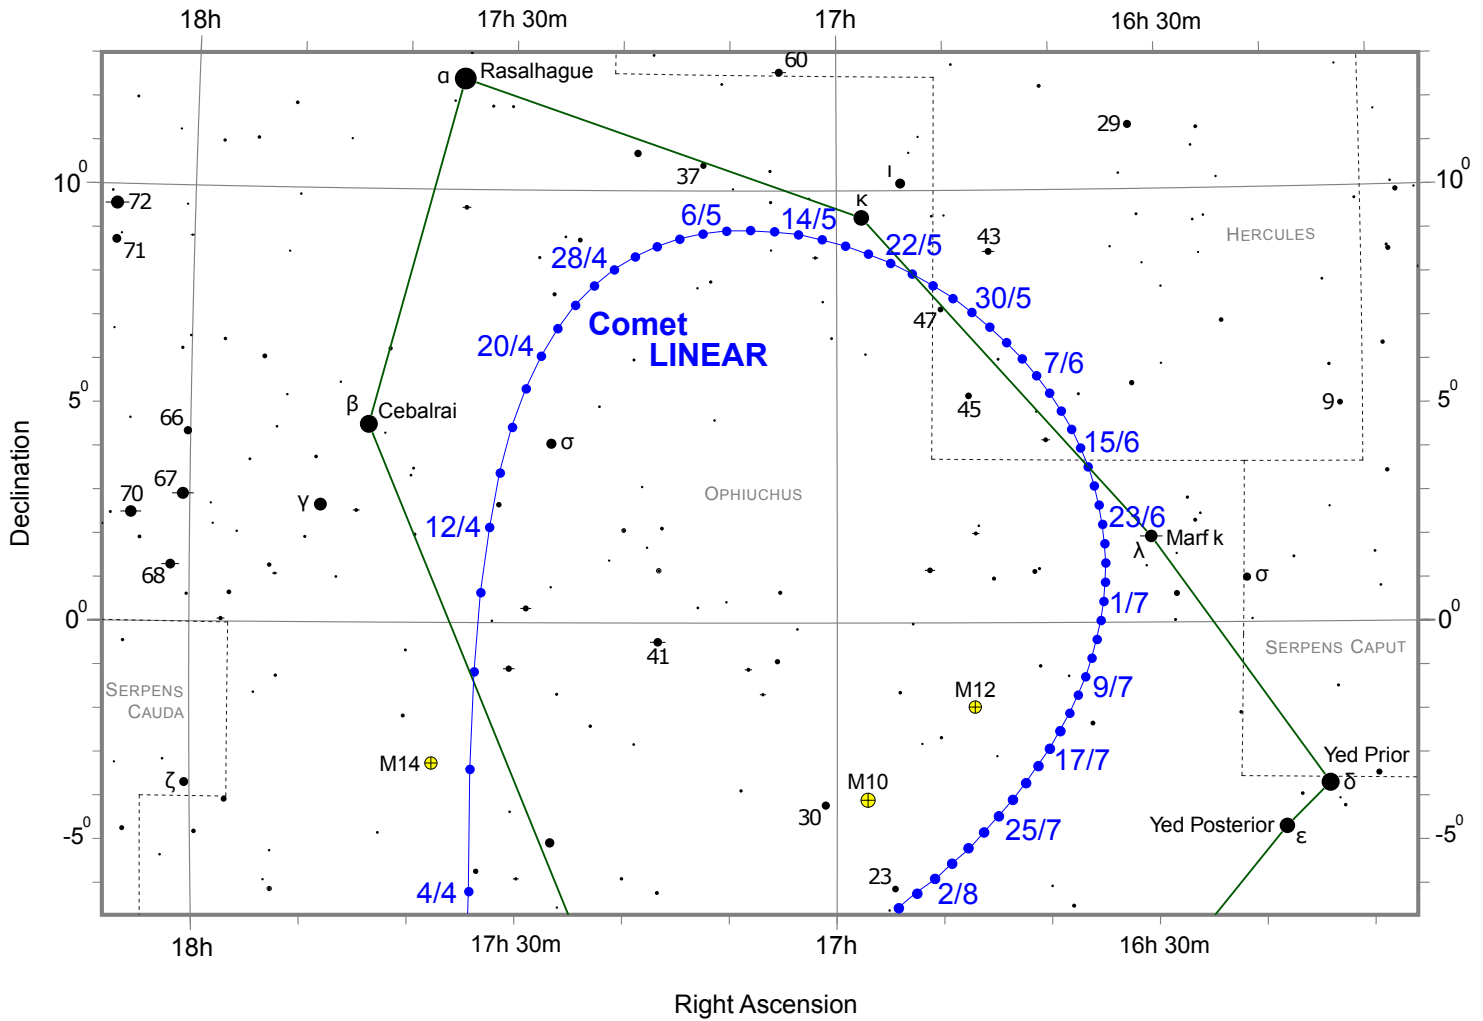

Finder Chart for Comet 252P/LINEAR from April 4th to August 6th, 2016

Comet positions are shown at 0 UT