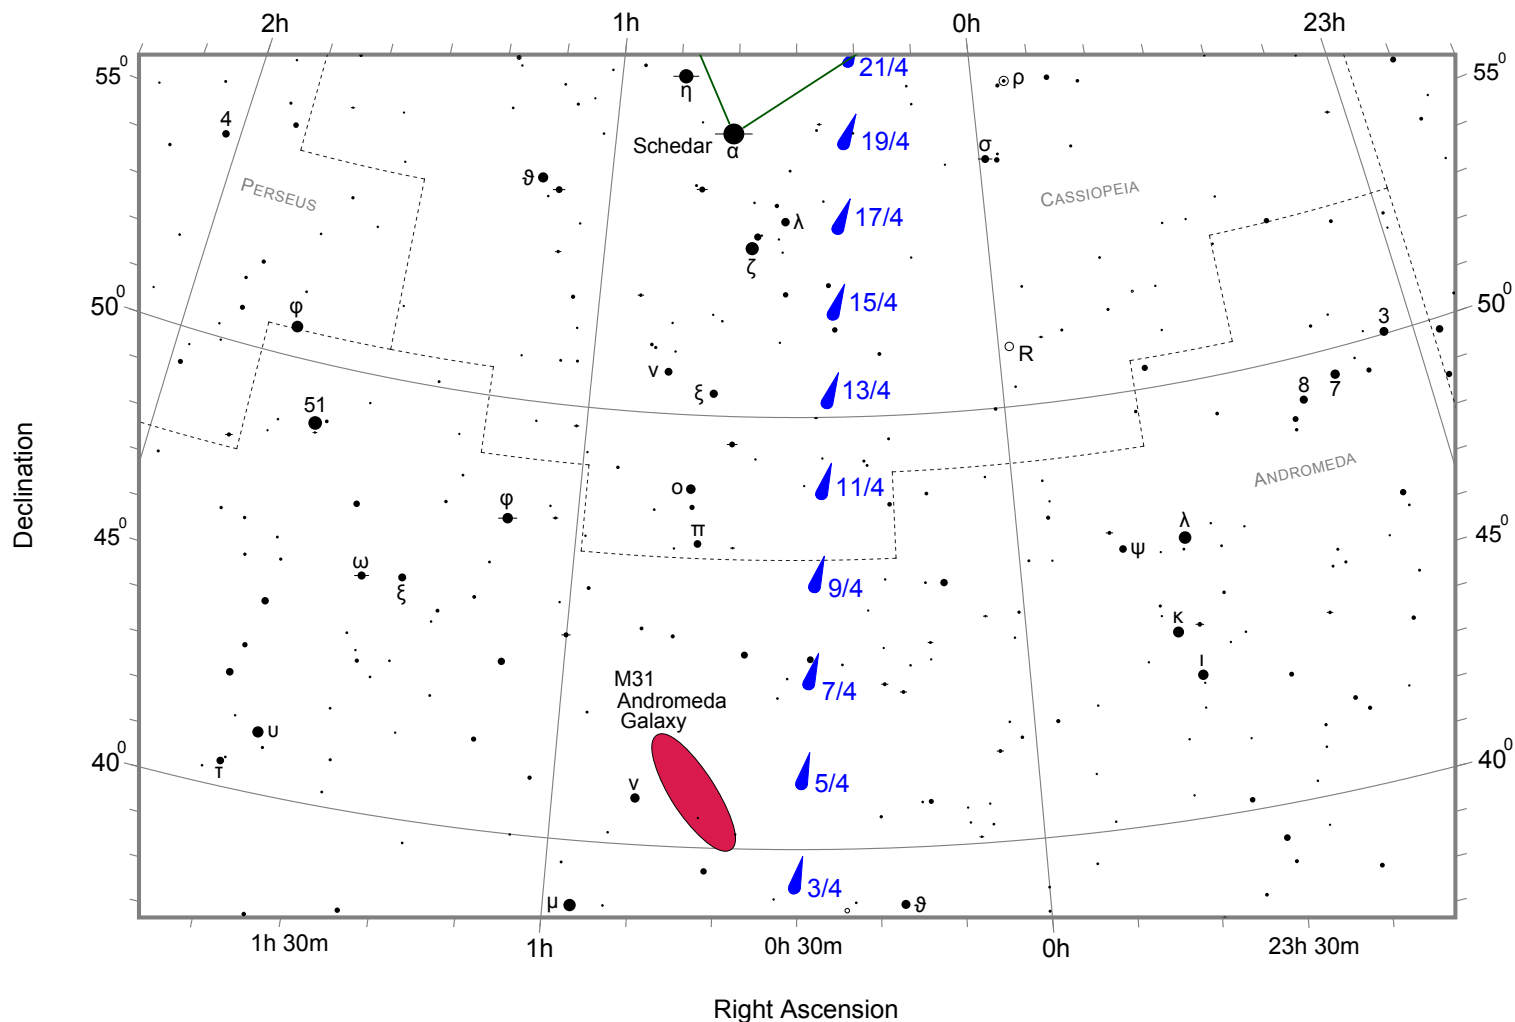

Finder Chart for Comet PanSTARRS - April 3, 2013 to April 21, 2013

Positions of PanSTARRS are shown at 0 UT