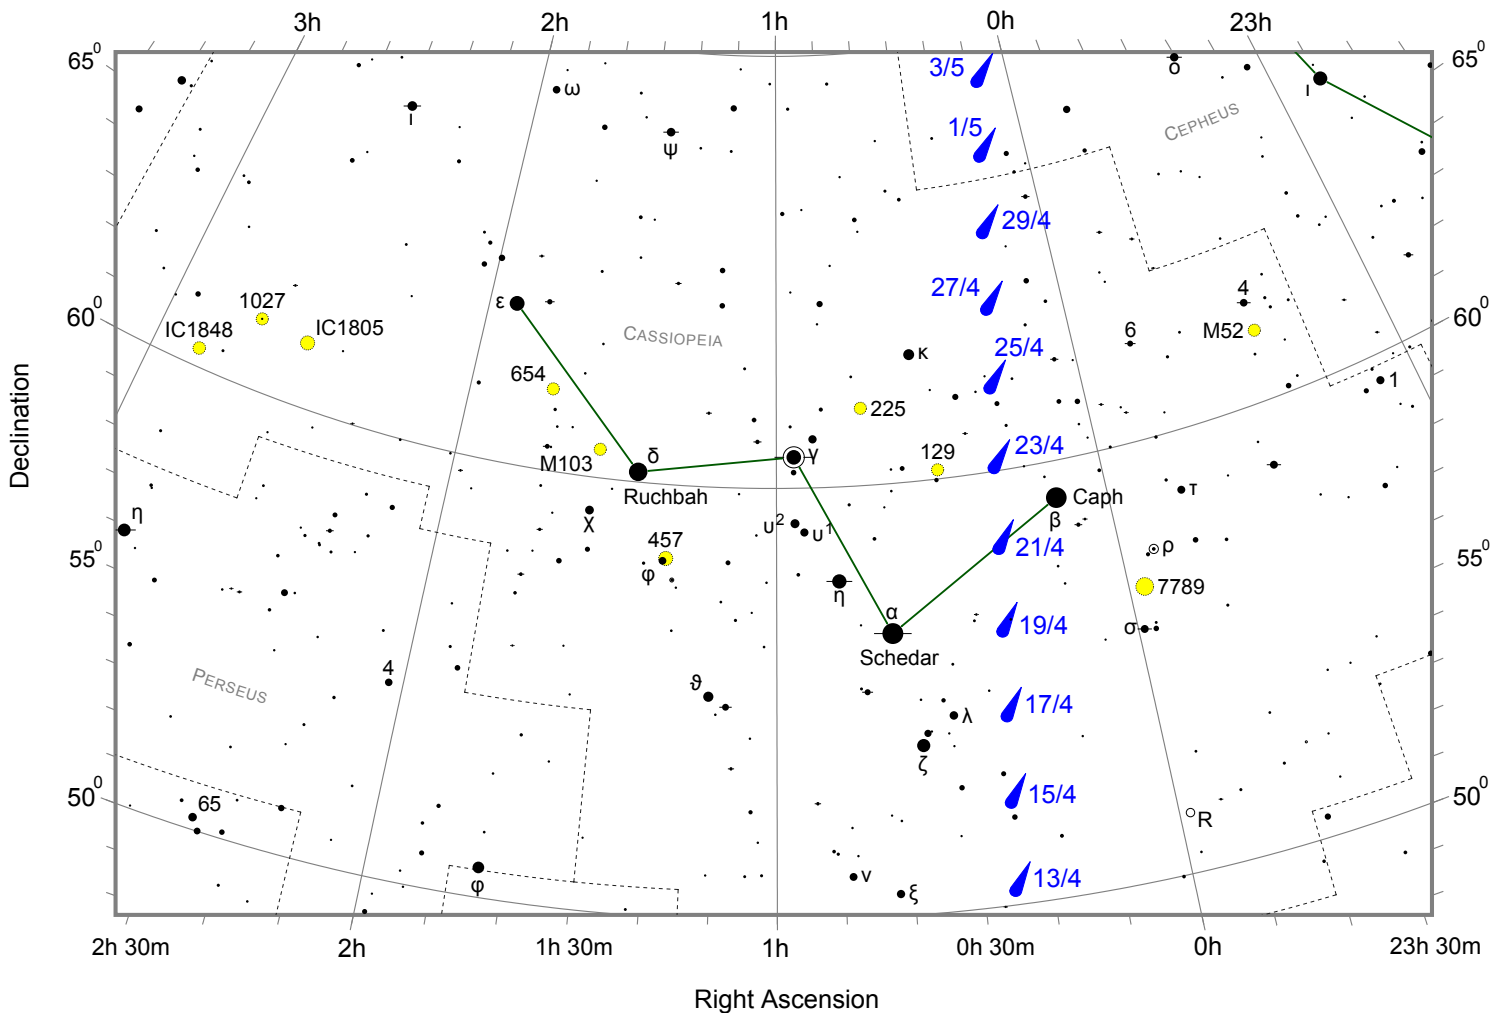

Finder Chart for Comet PanSTARRS (C/2011 L4) as it moves through Cassiopeia

Positions of PanSTARRS are shown at 0 UT