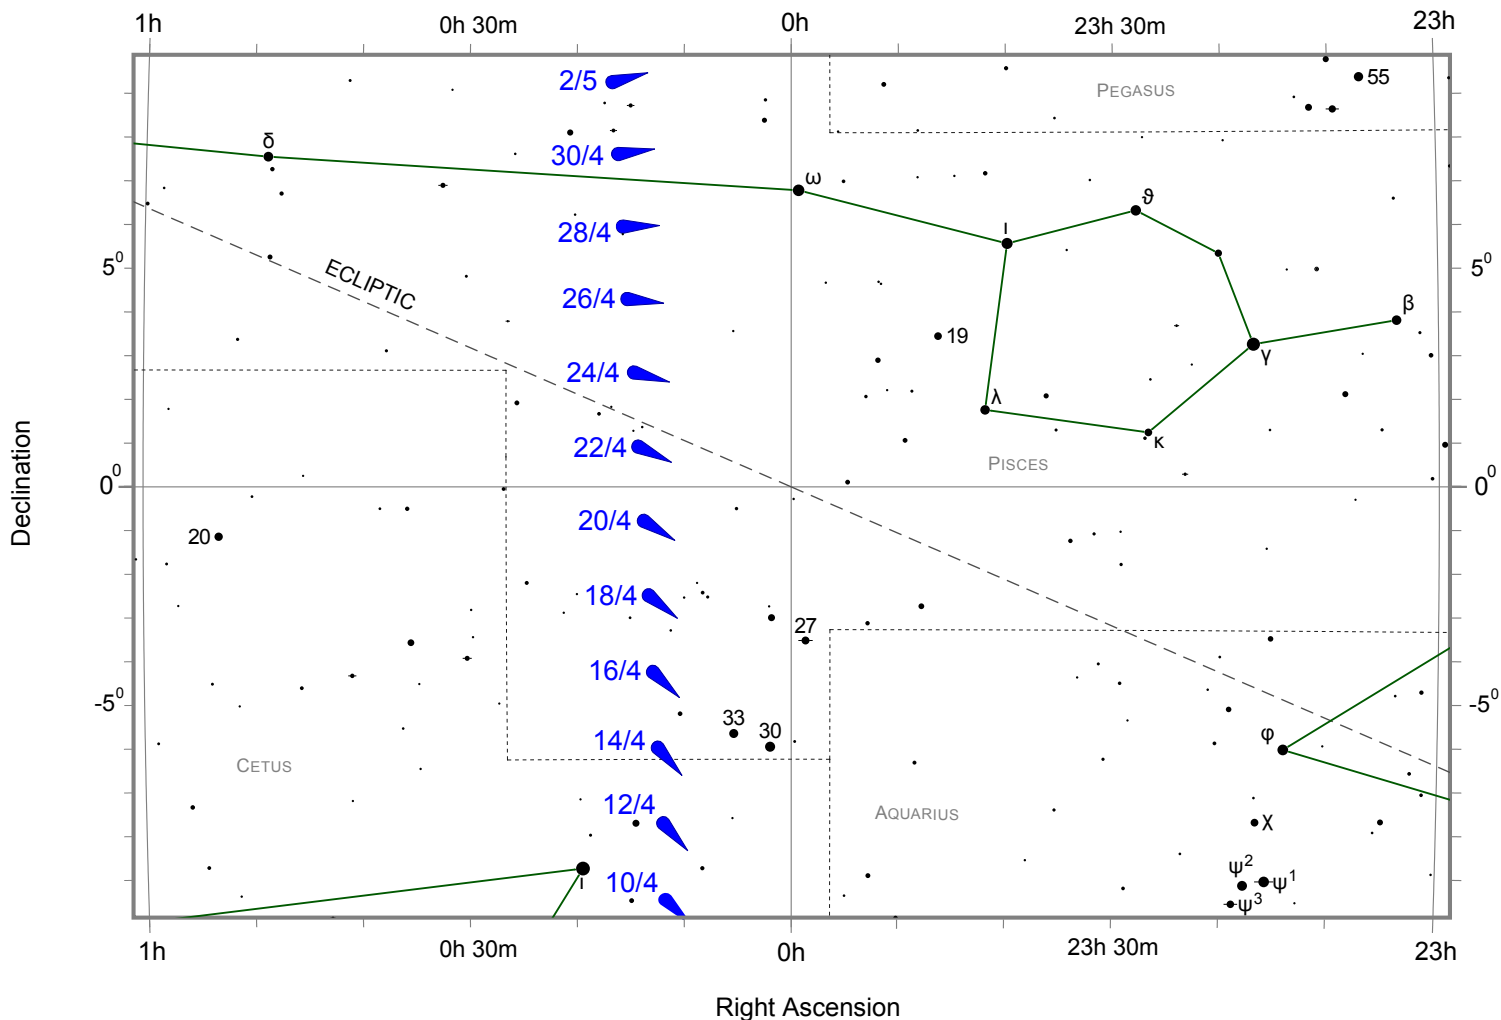

Finder Chart for Comet Lemmon - April 10, 2013 to May 2, 2013

Double star

Variable stars

Comet positions are shown at 0 UT