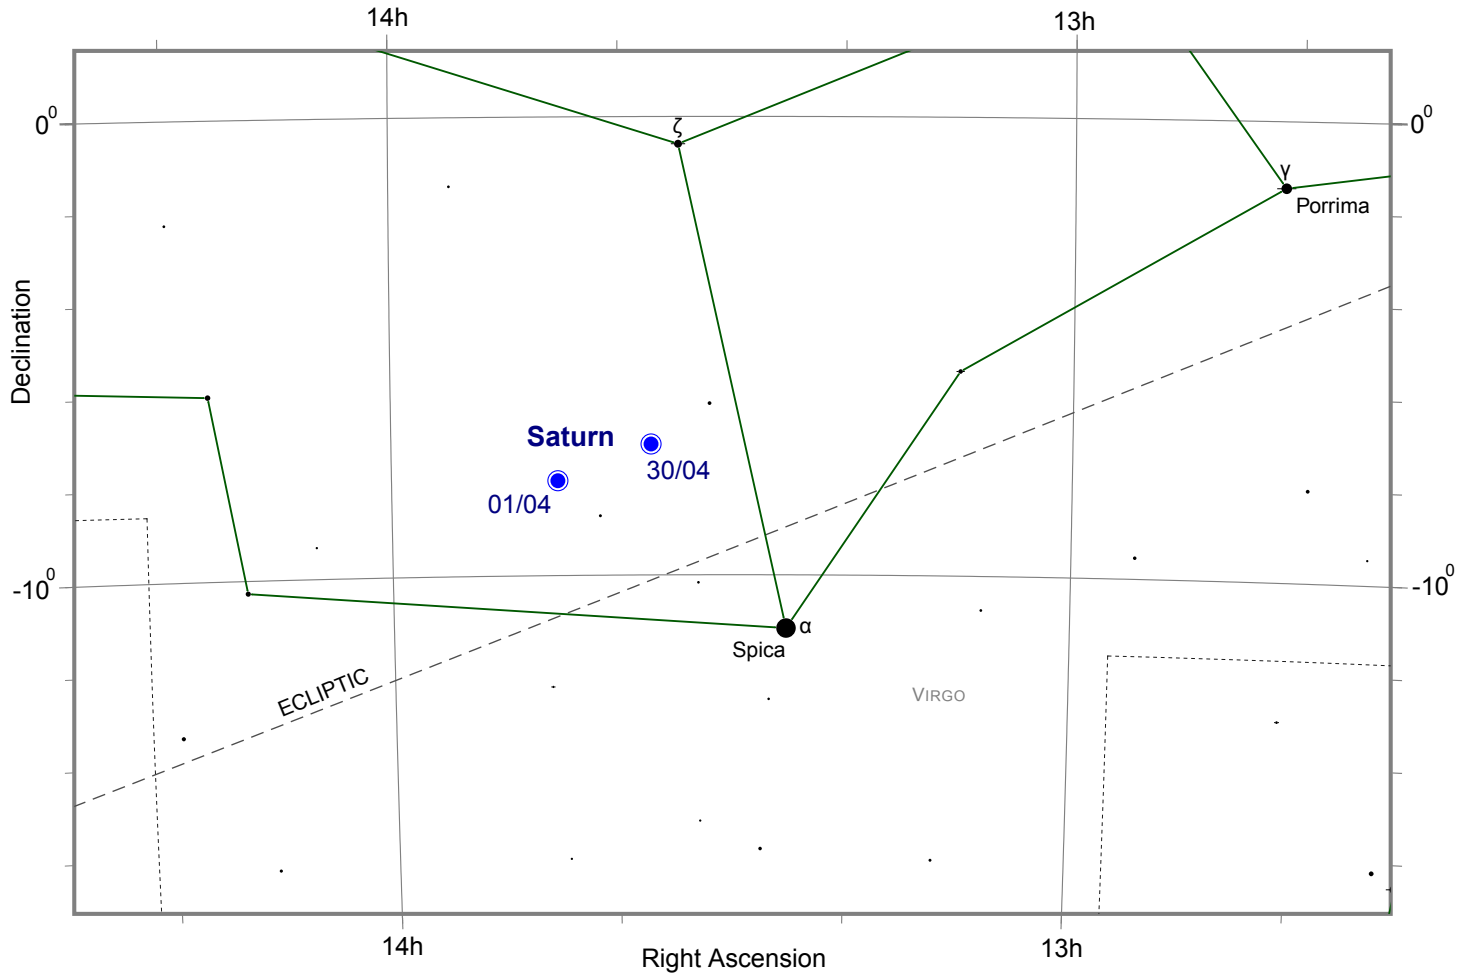

Retrograde motion of Saturn in the constellation Virgo during April 2012

Positions of Saturn are shown at 00:00 UT