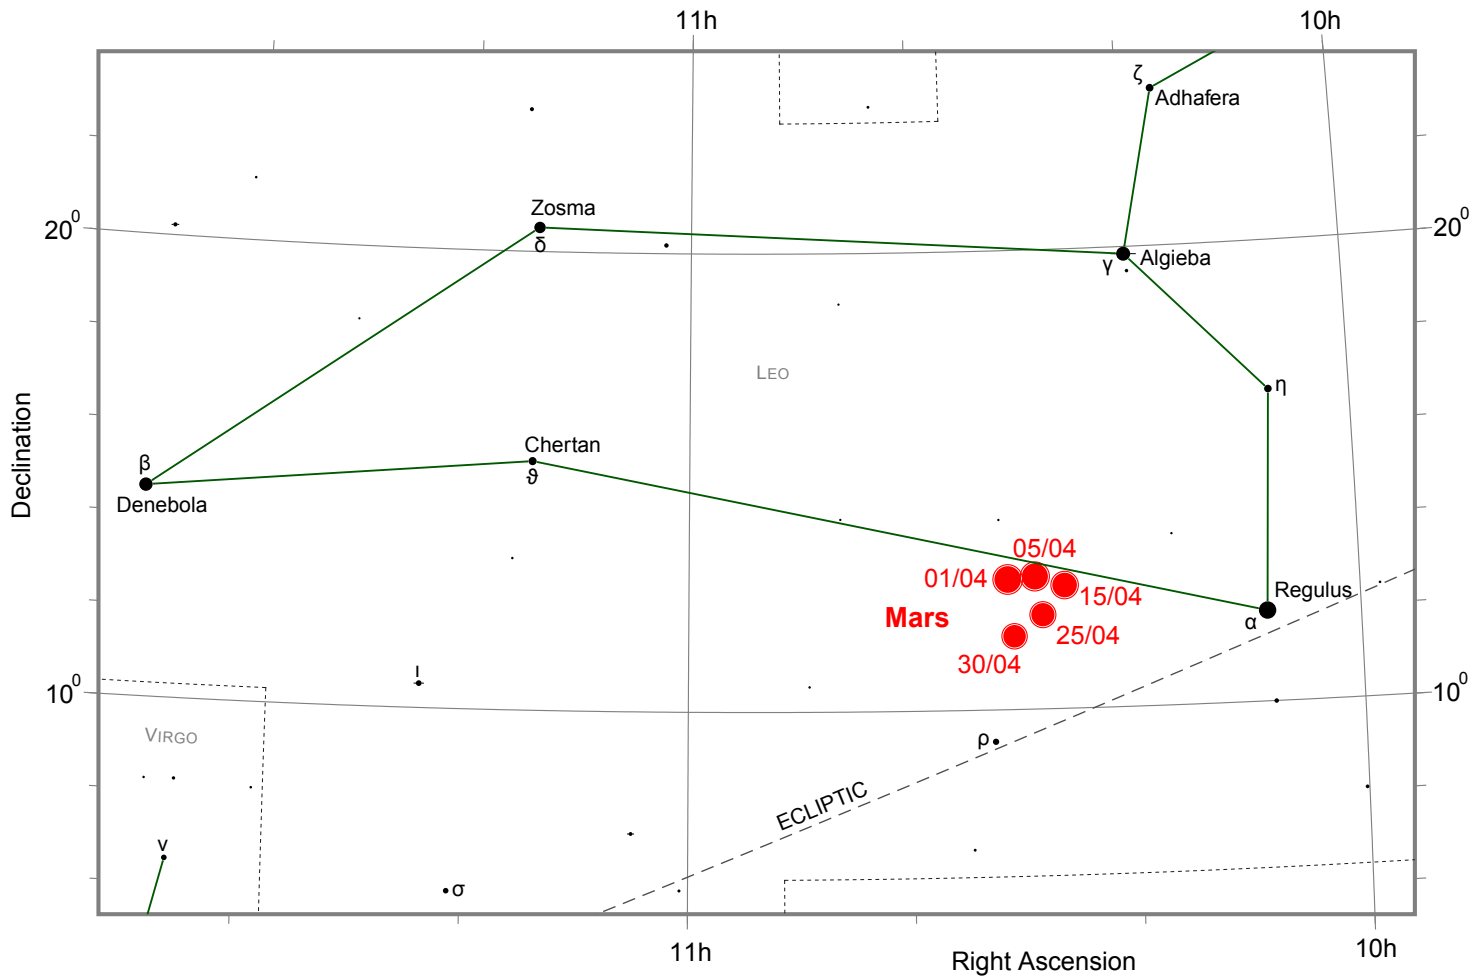

Motion of Mars in the constellation Leo during April 2012

Positions of Mars are shown at 00:00 UT