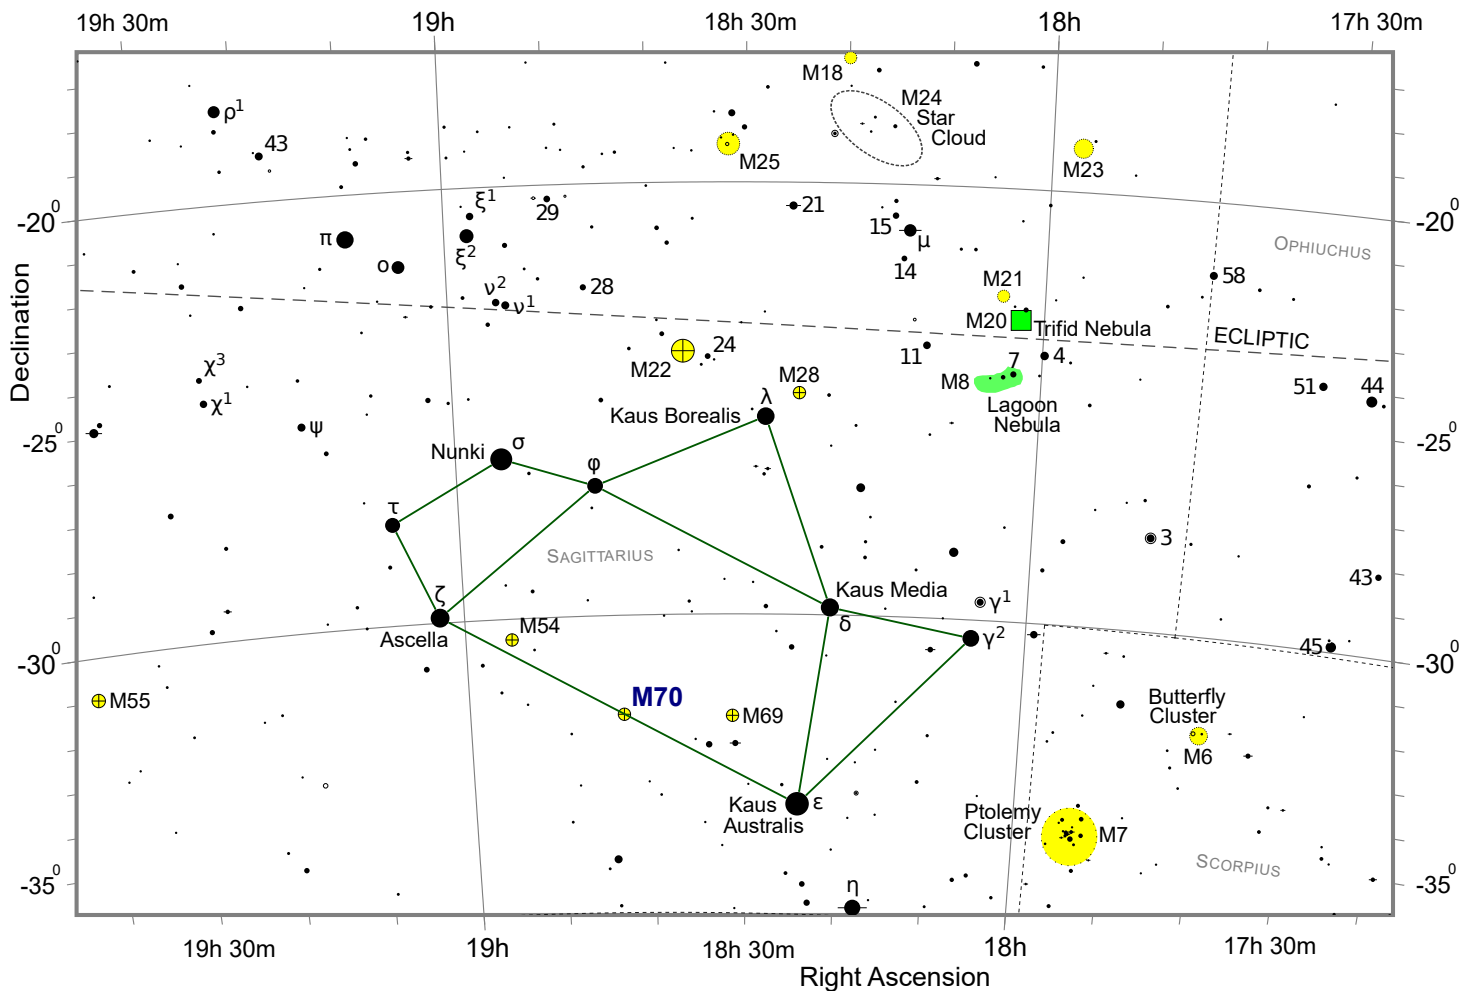

Messier 70 - M70

●● Double star

⊙○ Variable stars

● Open cluster

⊕ Globular cluster

■ Bright nebulae