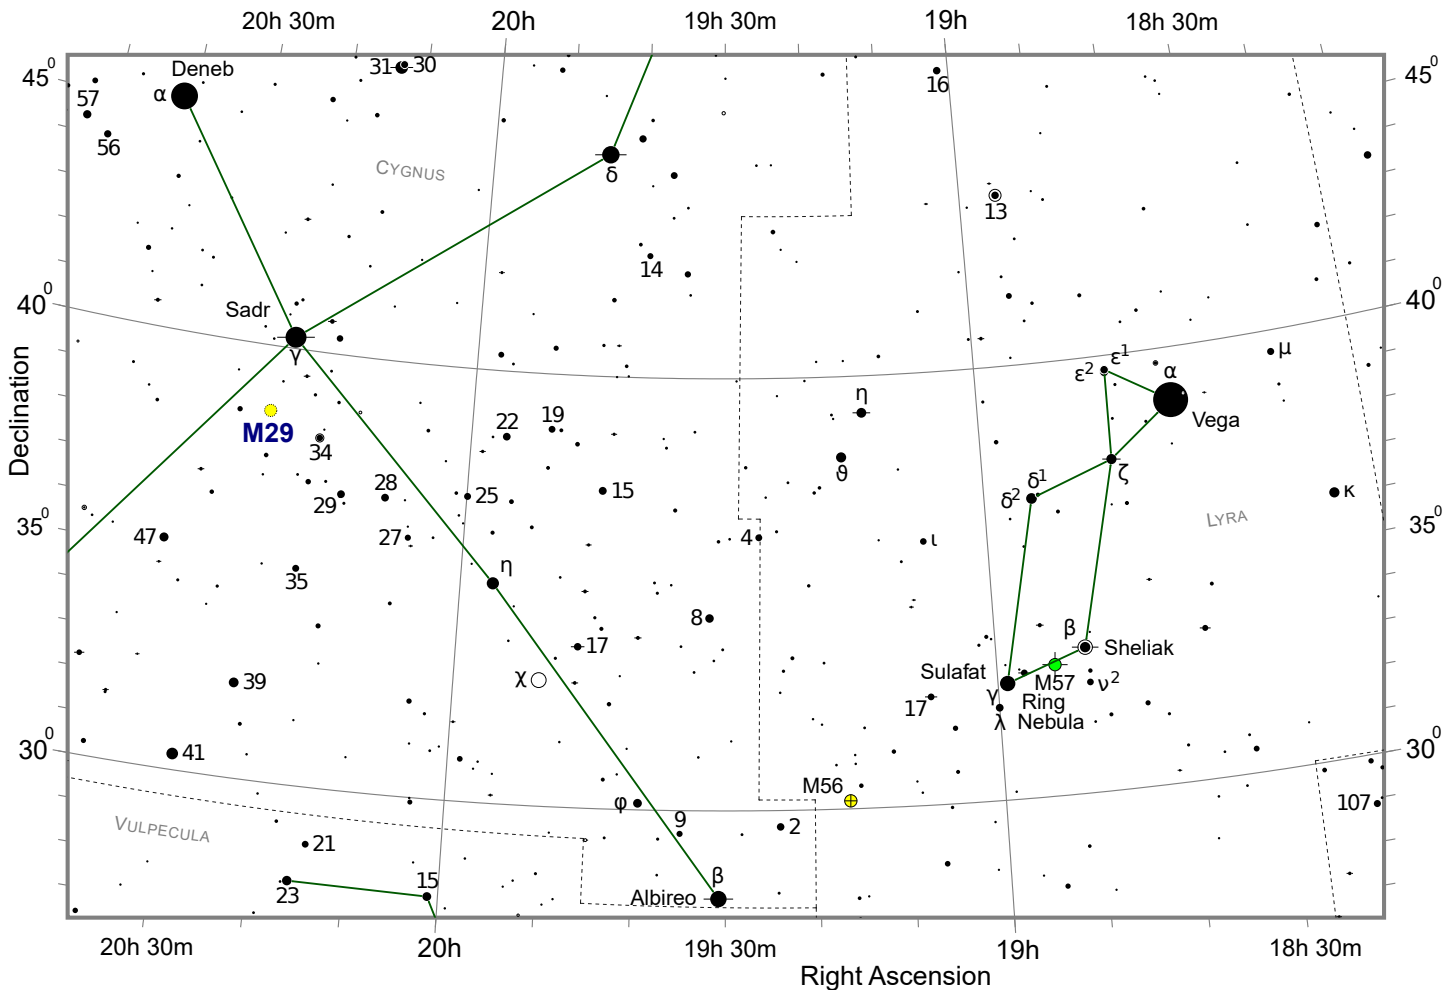

Messier 29 - M29

●● Double star

○● Variable stars

● Open cluster

⊕ Globular cluster

⊕ Planetary nebula