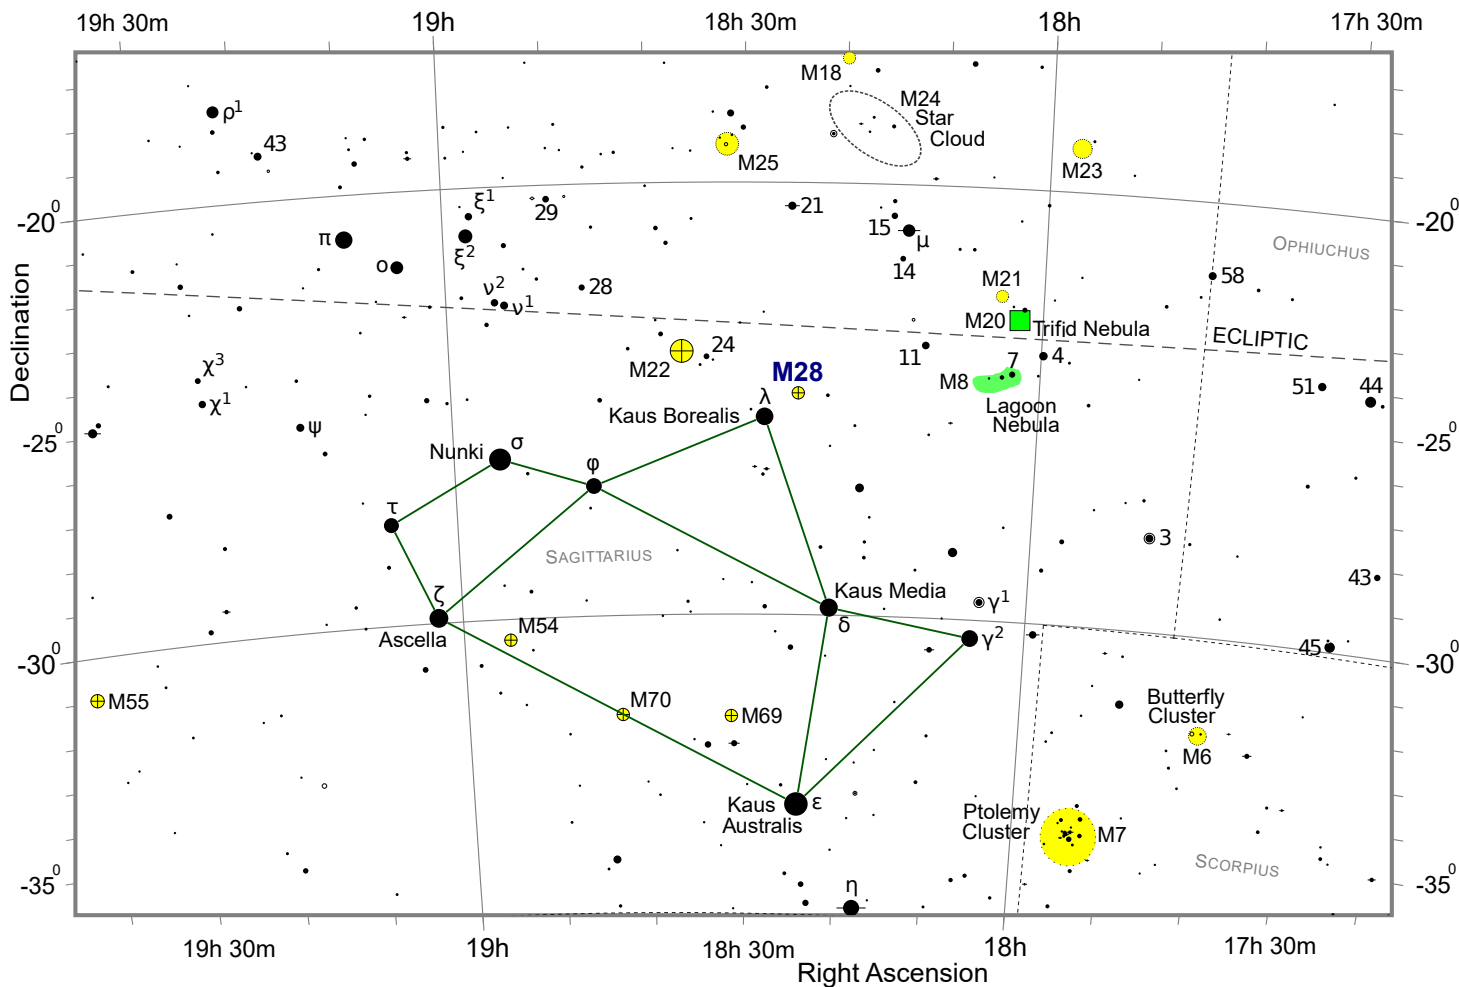

Messier 28 - M28

●● Double star

⊙○ Variable stars

● Open cluster

⊕ Globular cluster

■ Bright nebulae