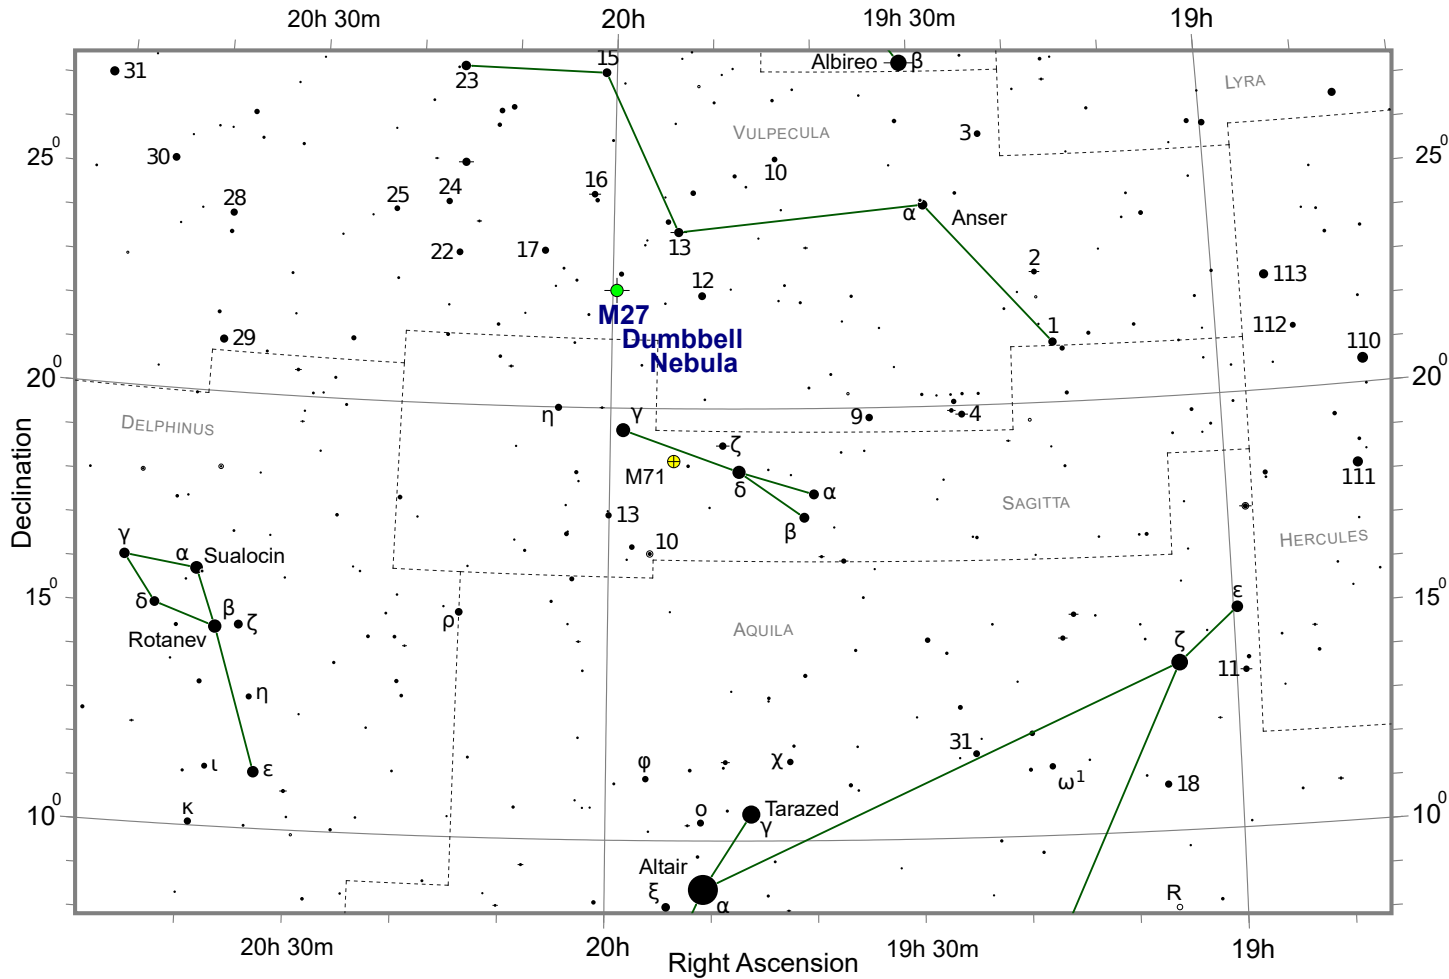

# Messier 27 - M27 - The Dumbbell Nebula

Double star

Variable stars

Globular cluster

Planetary nebula