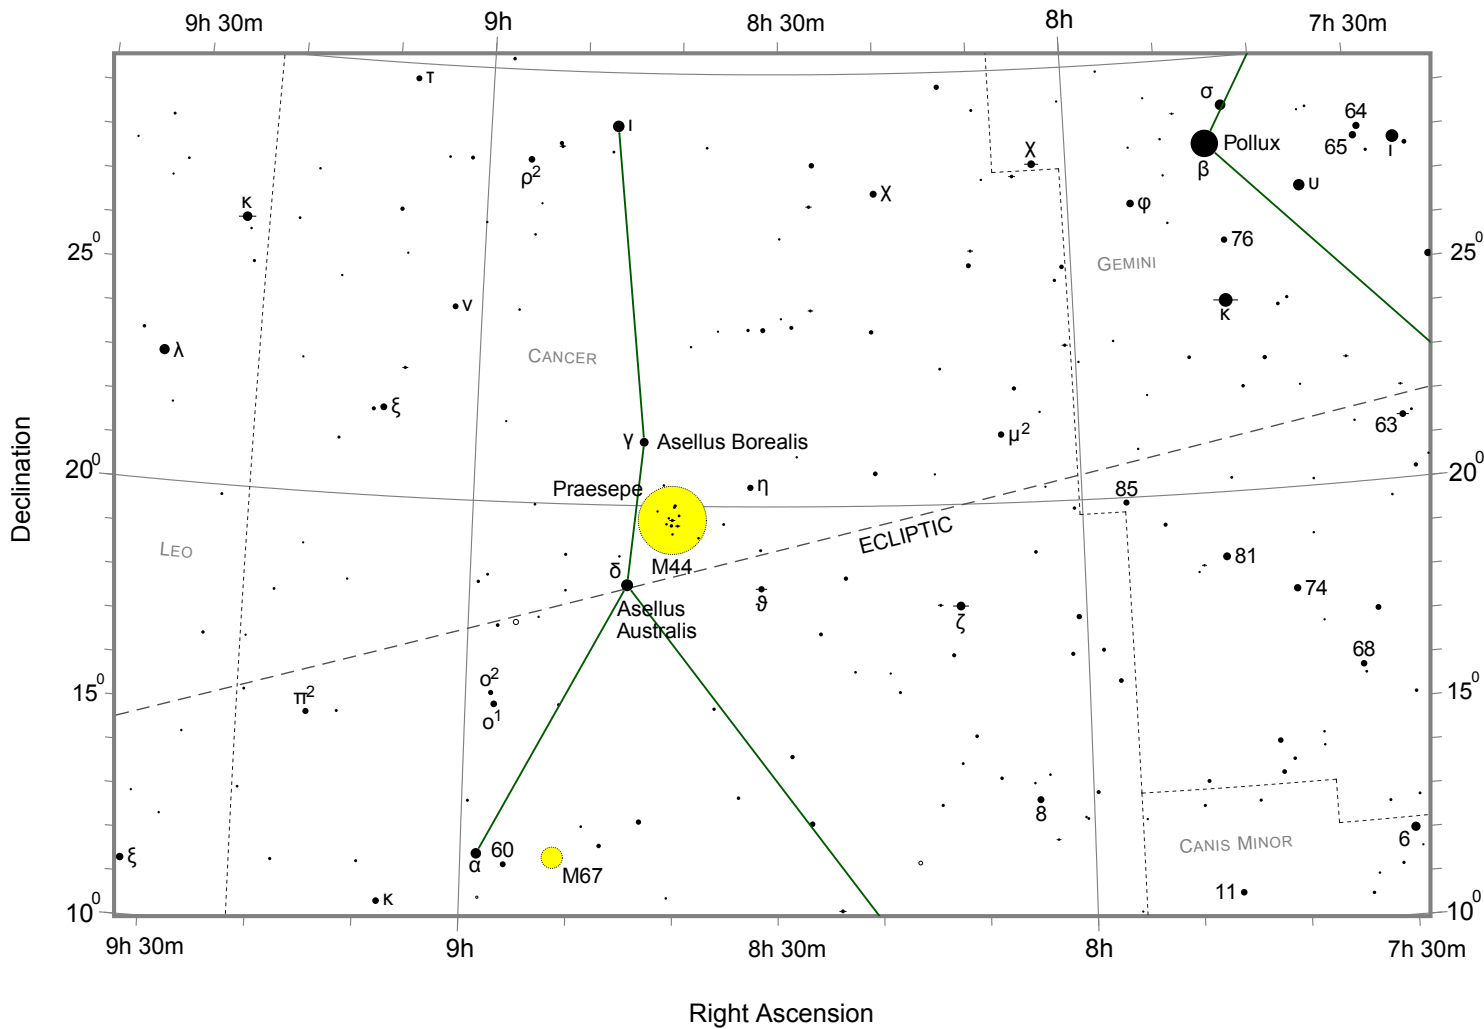

Messier Finder Chart for M44 Praesepe

Also shown M67

Star magnitudes

Double star

Variable stars

Open cluster