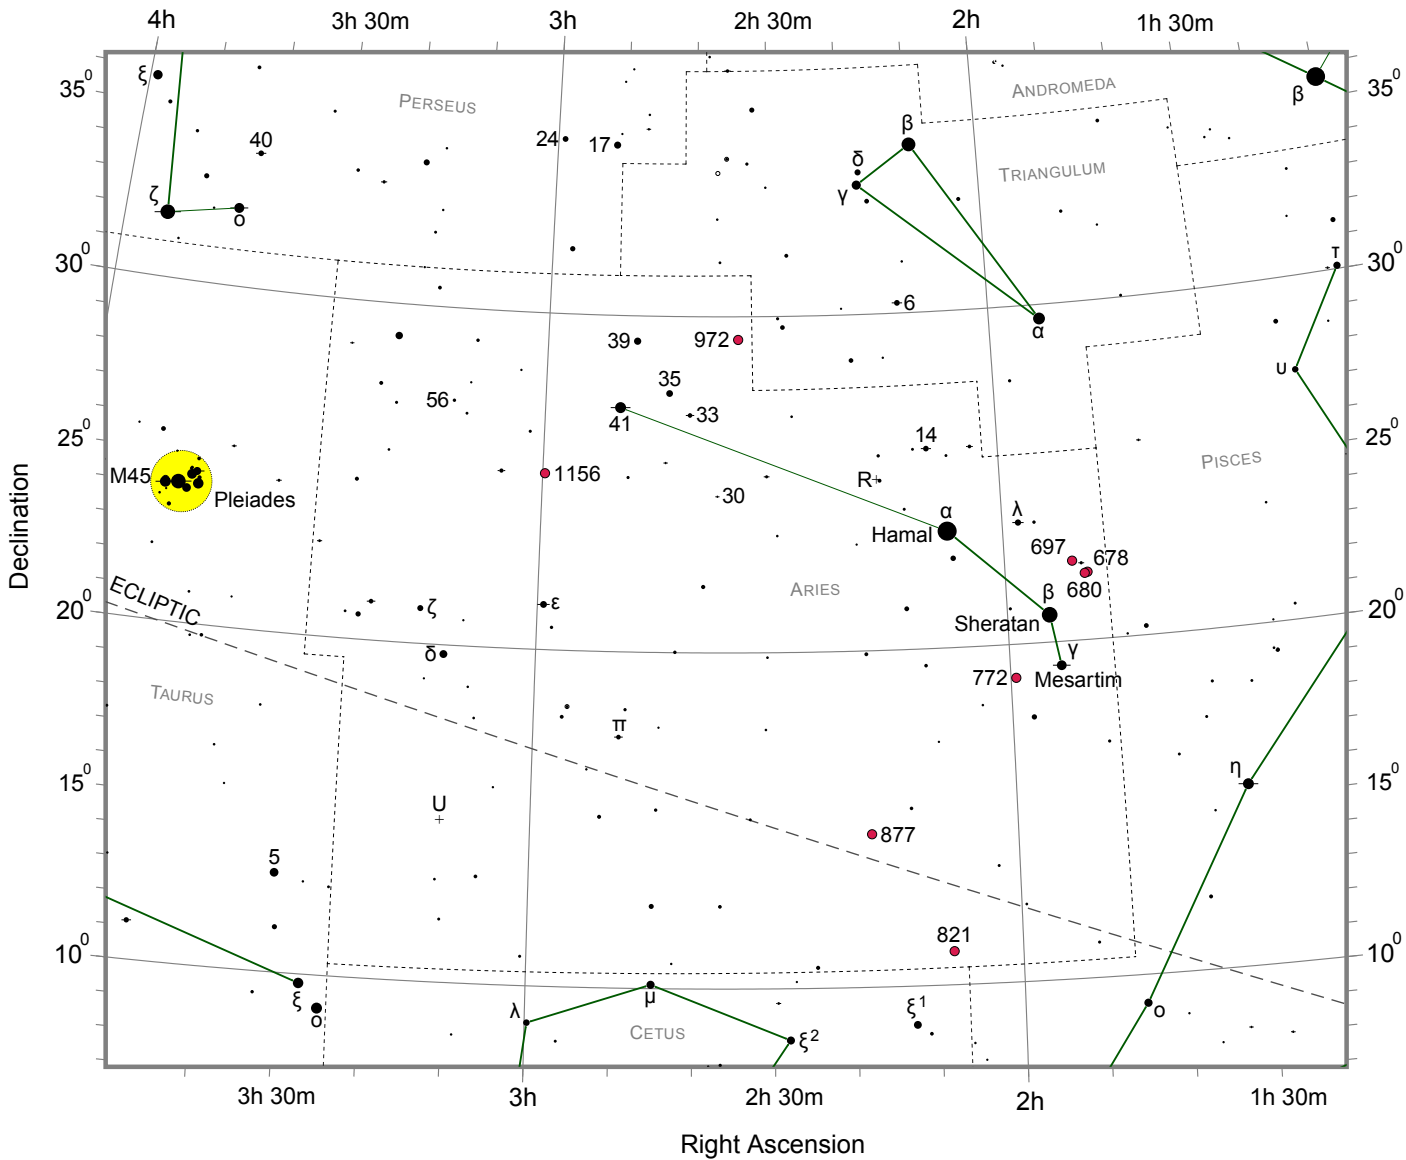

Aries - Ari - The Ram

- 0
- 1
- 2
- 3
- 4
- 5
- 6
- >6
- Double star
- + Variable stars
- Galaxy
- Open cluster