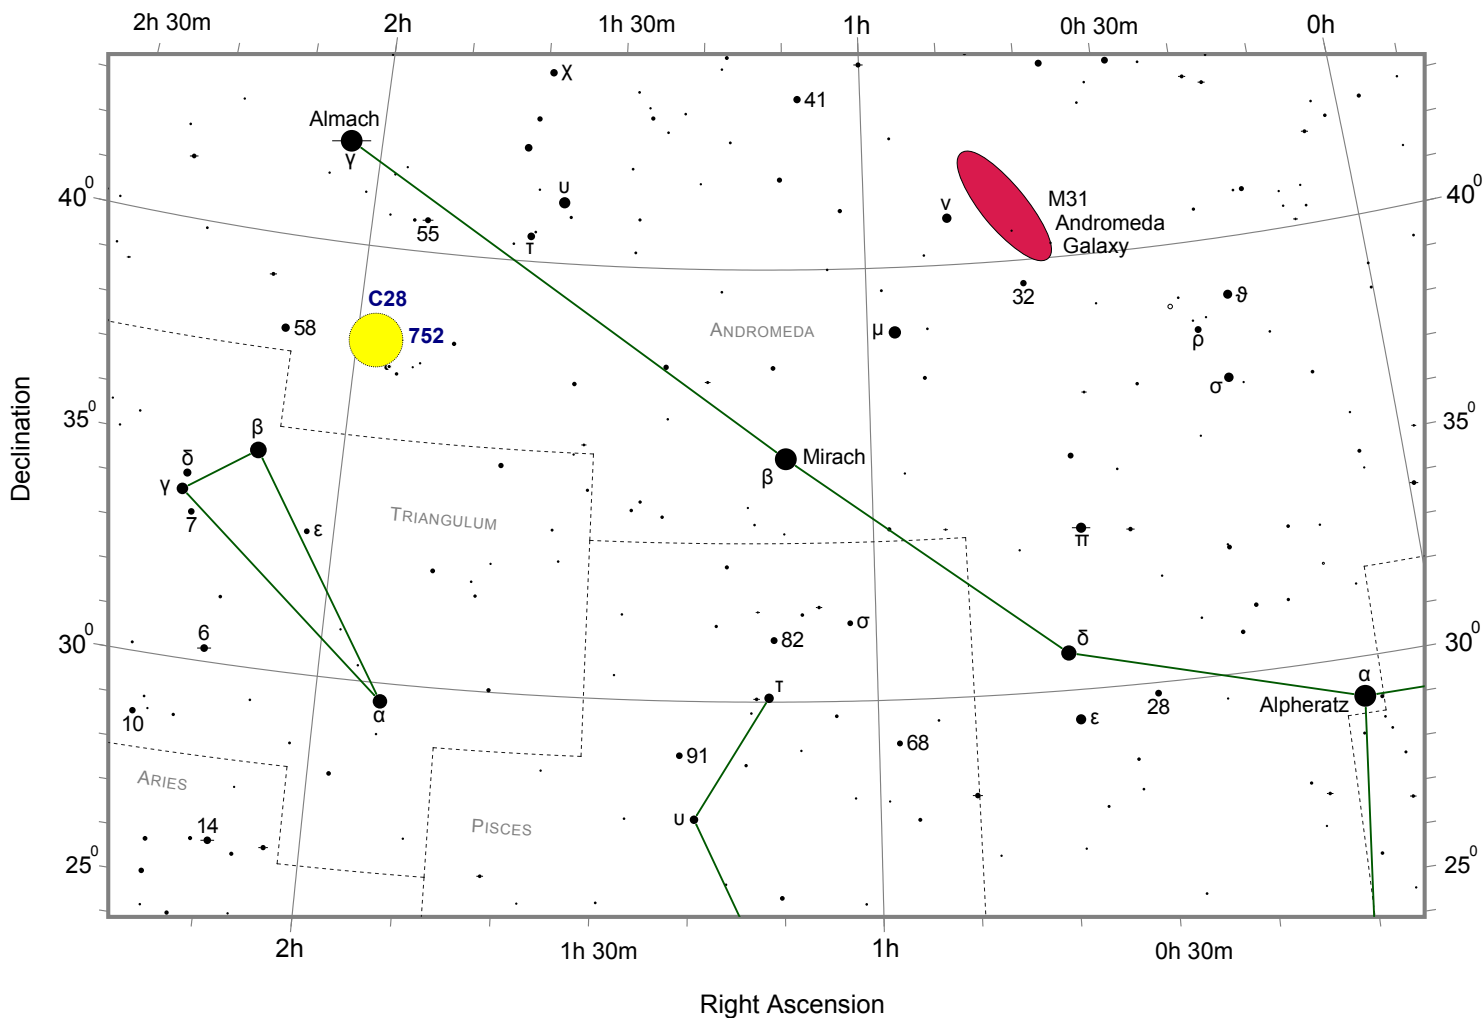

# Caldwell 28 - C28 - NGC 752 - Open Cluster

Star magnitudes

Double star

Variable stars

Galaxy

Open cluster