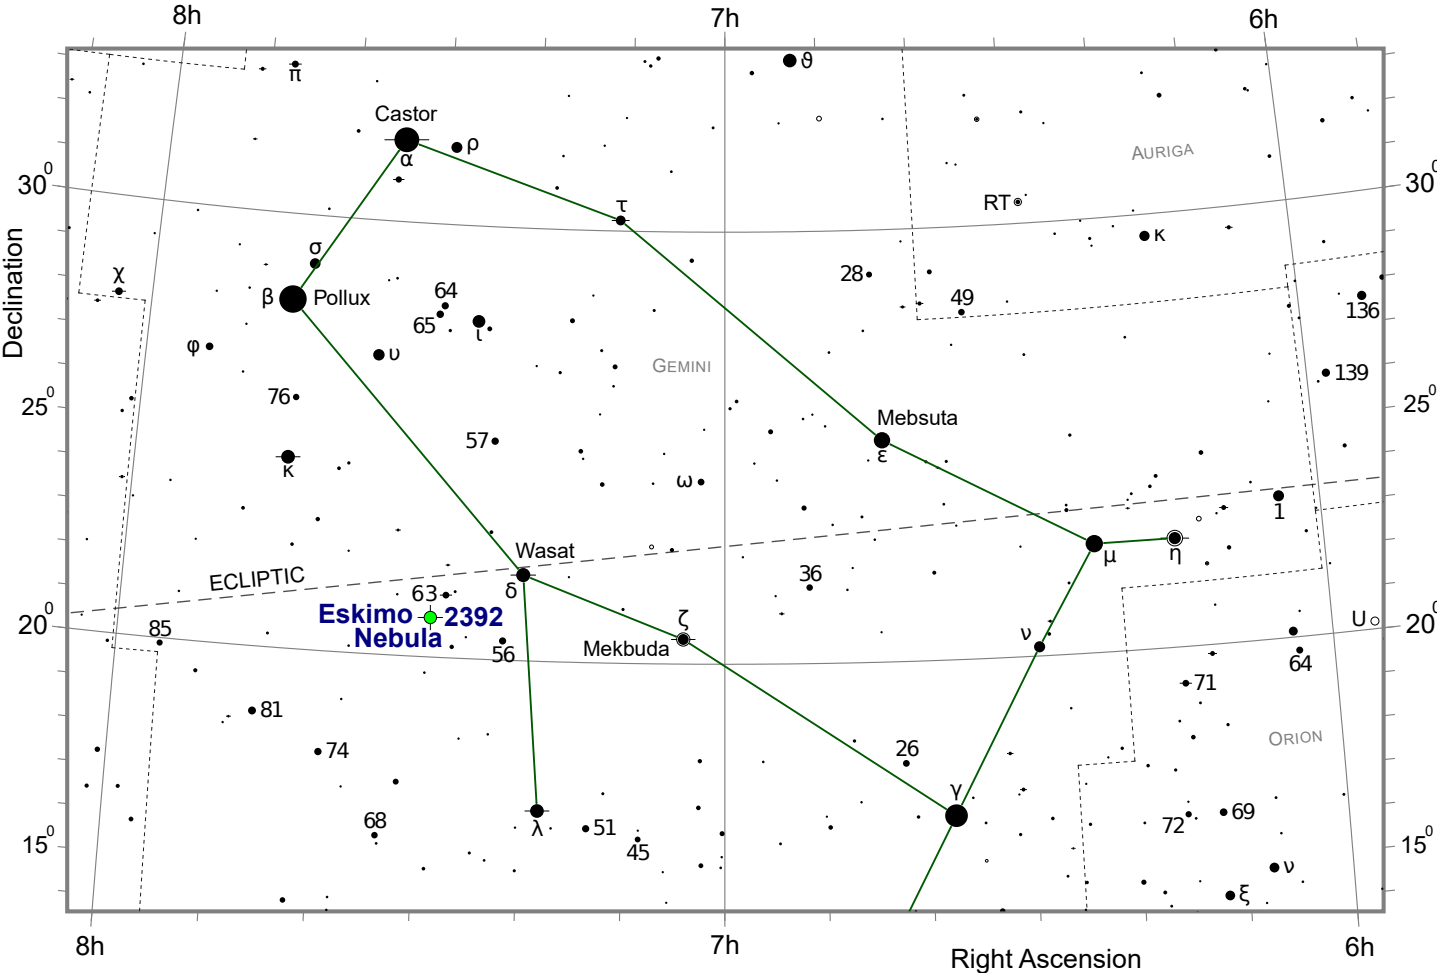

# NGC 2392 - The Eskimo Nebula - Planetary Nebula

-1 0 1 2 3 4 5 6 7	Double star	Variable stars	Planetary nebula
Star magnitudes			