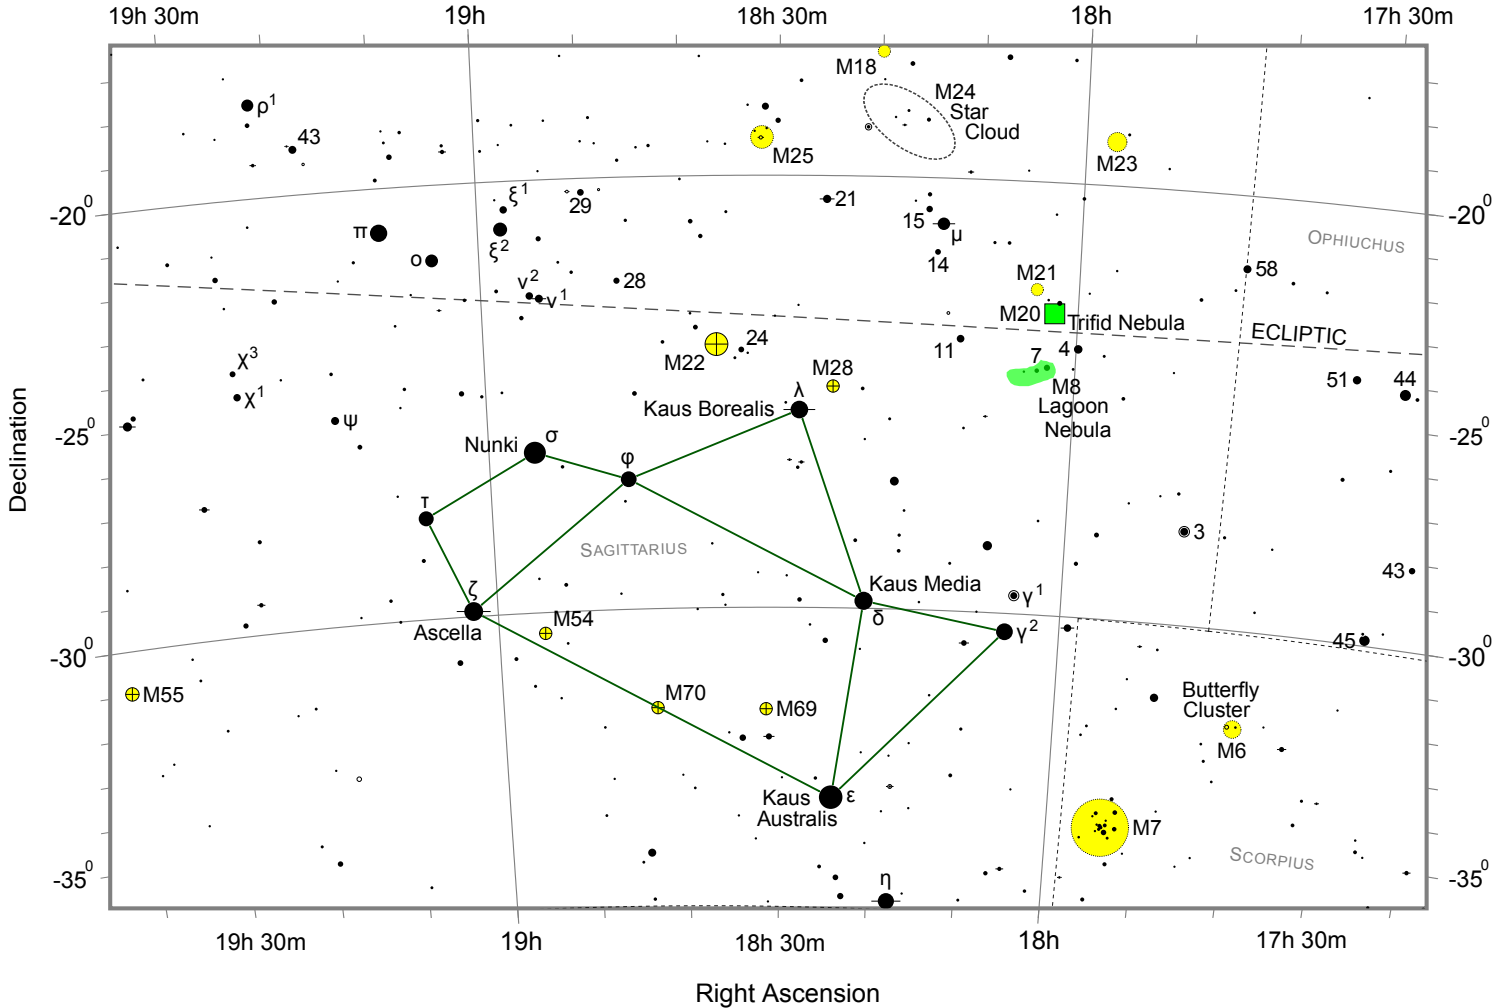

# Messier Finder Chart for M8 Lagoon Nebula, M20 Trifid Nebula, M21, M22, M28, M54, M69, M70

Also shown M6 Butterfly Cluster, M7, M18, M23, M24 Star Cloud and M55

Double star

Variable stars

Open cluster

Globular cluster

Bright nebulae