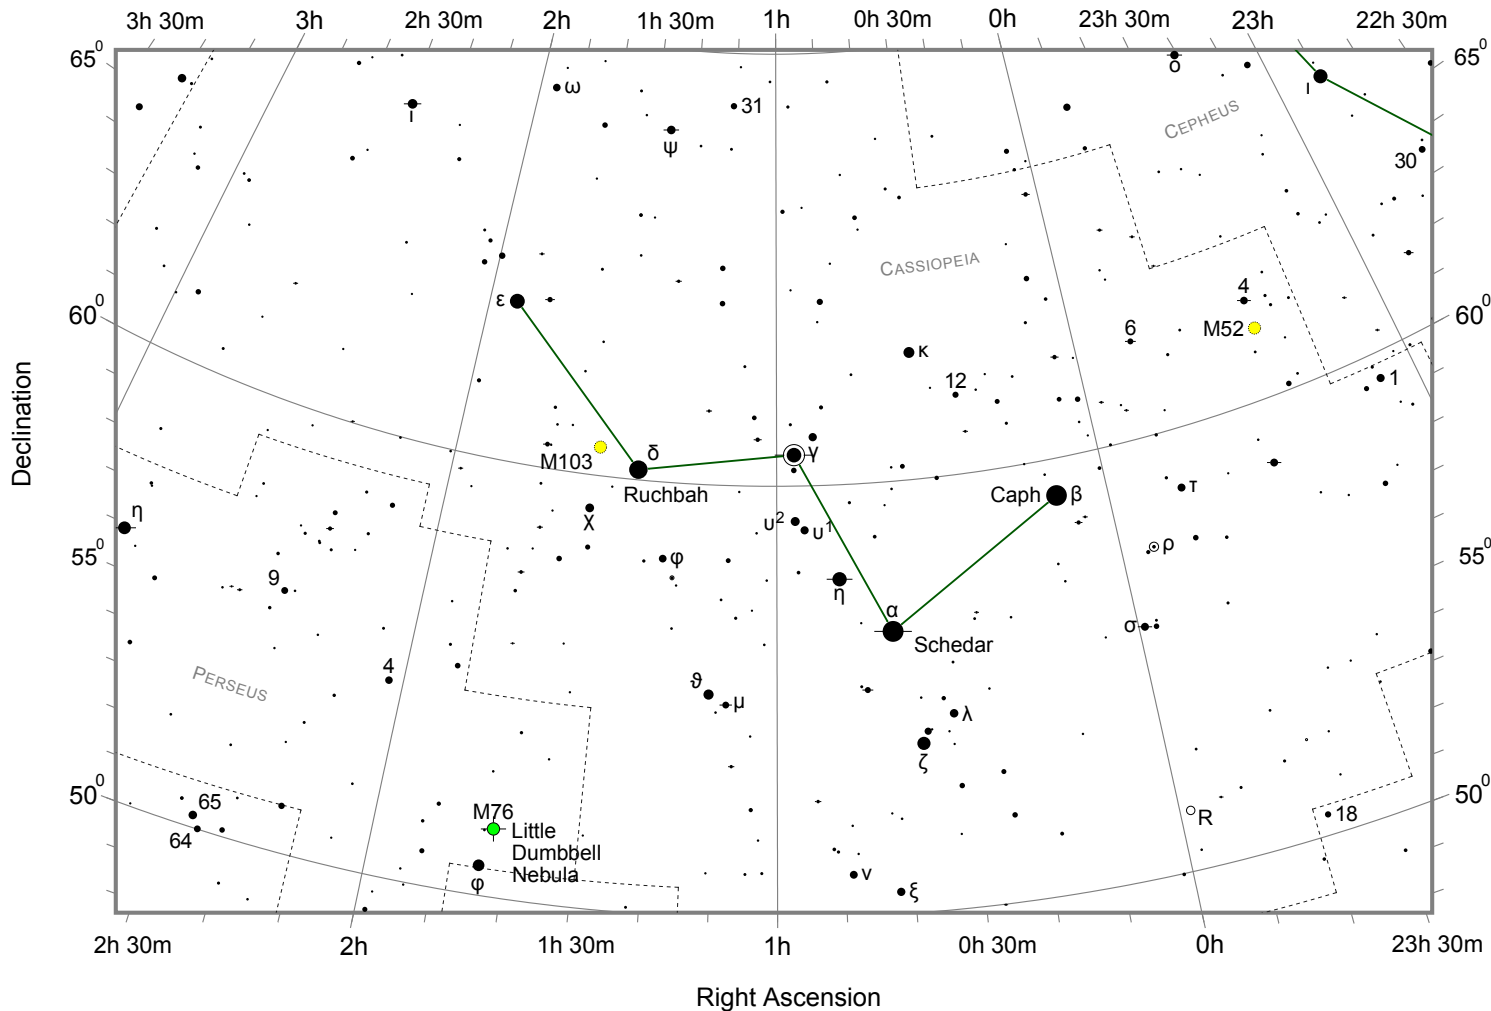

# Messier Finder Chart for M52 and M103

Also shown M76 Little Dumbbell Nebula

Star magnitudes

Double star

Variable stars

Open cluster

Planetary nebula