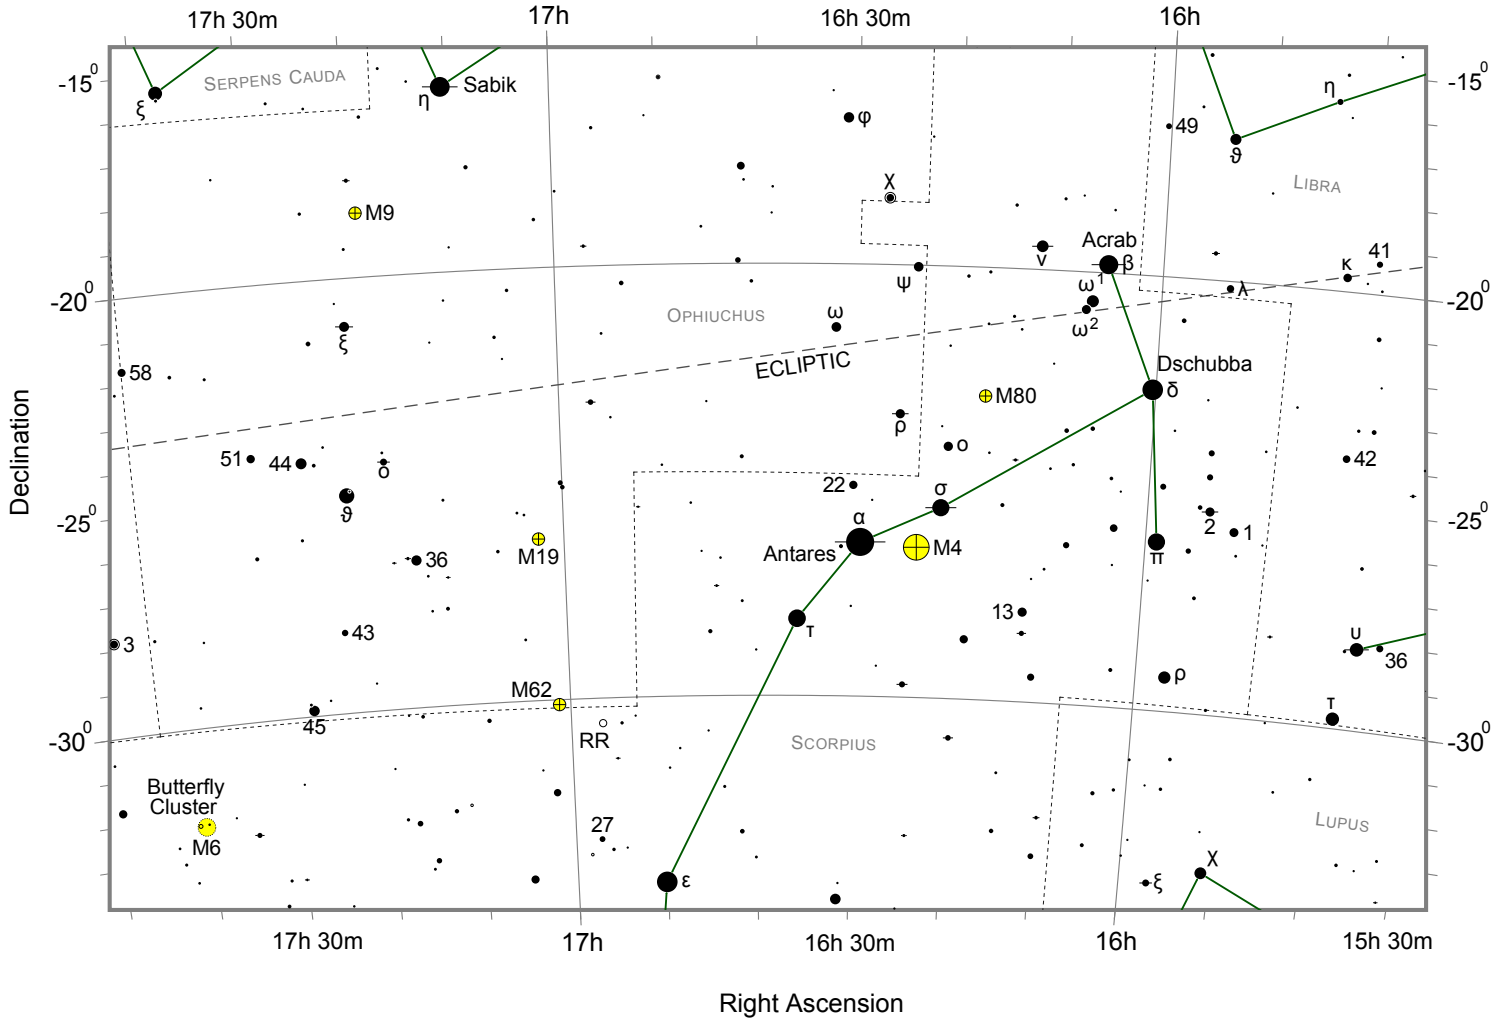

Messier Finder Chart for M4, M19, M62 and M80

Also shown M6 Butterfly Cluster and M9

Star magnitudes

Double star

Variable stars

Open cluster

Globular cluster