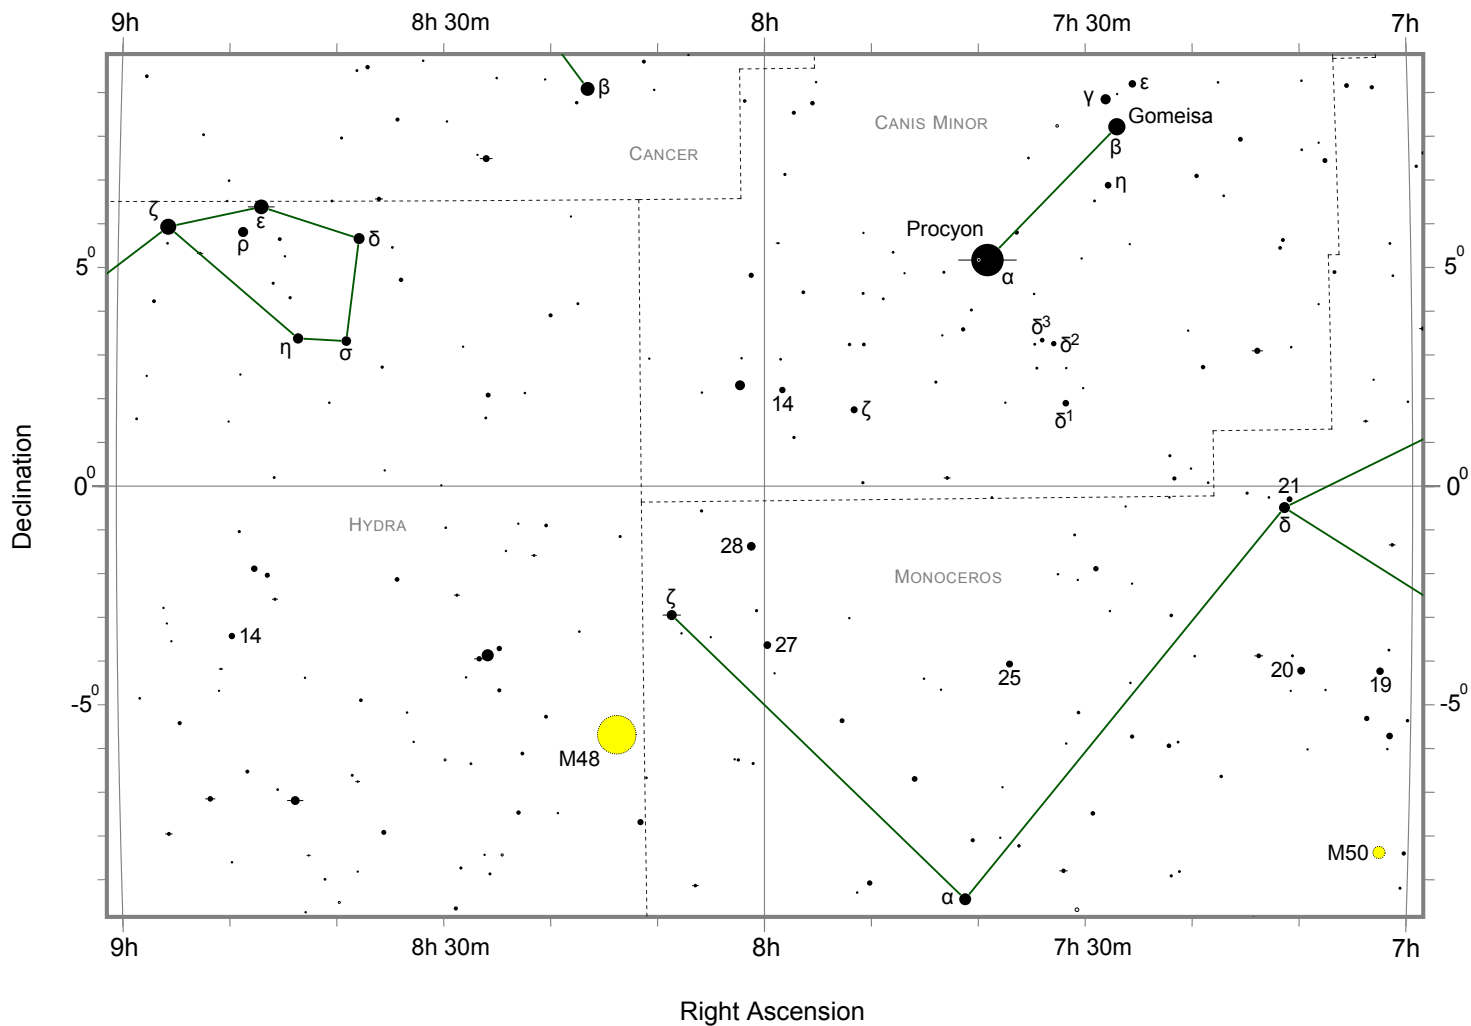

# Messier Finder Chart for M48

Also shown M50

Star magnitudes

Double star

Variable stars

Open cluster