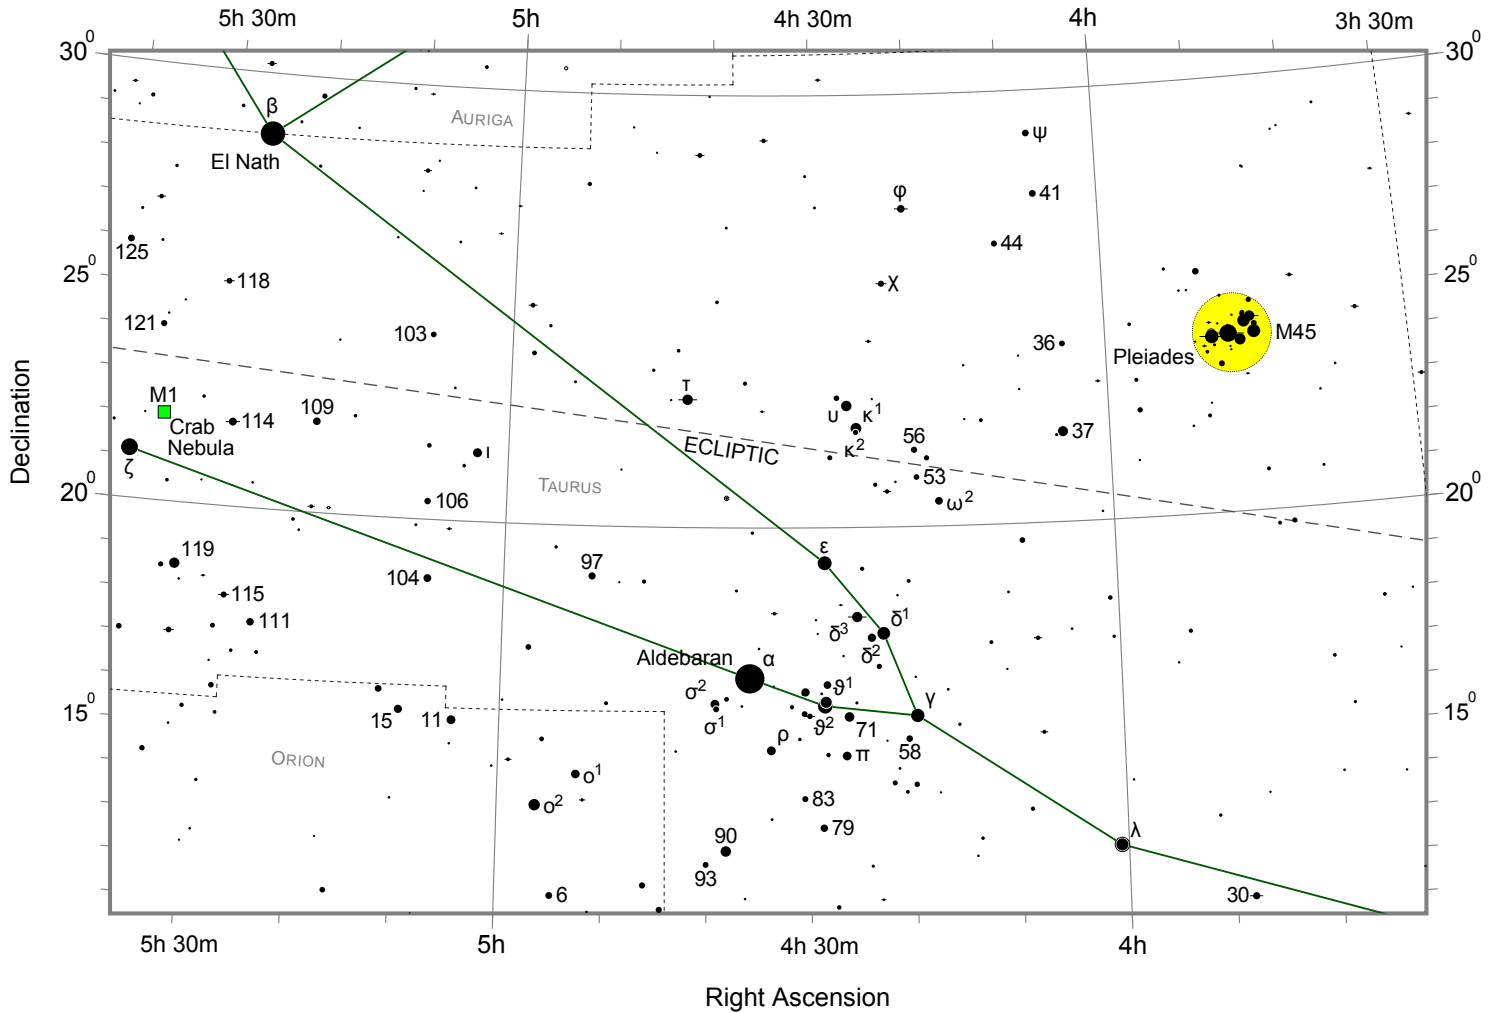

Messier Finder Chart for M45 Pleiades

Also shown M1 Crab Nebula

Double star

Variable stars

Open cluster

Bright nebula