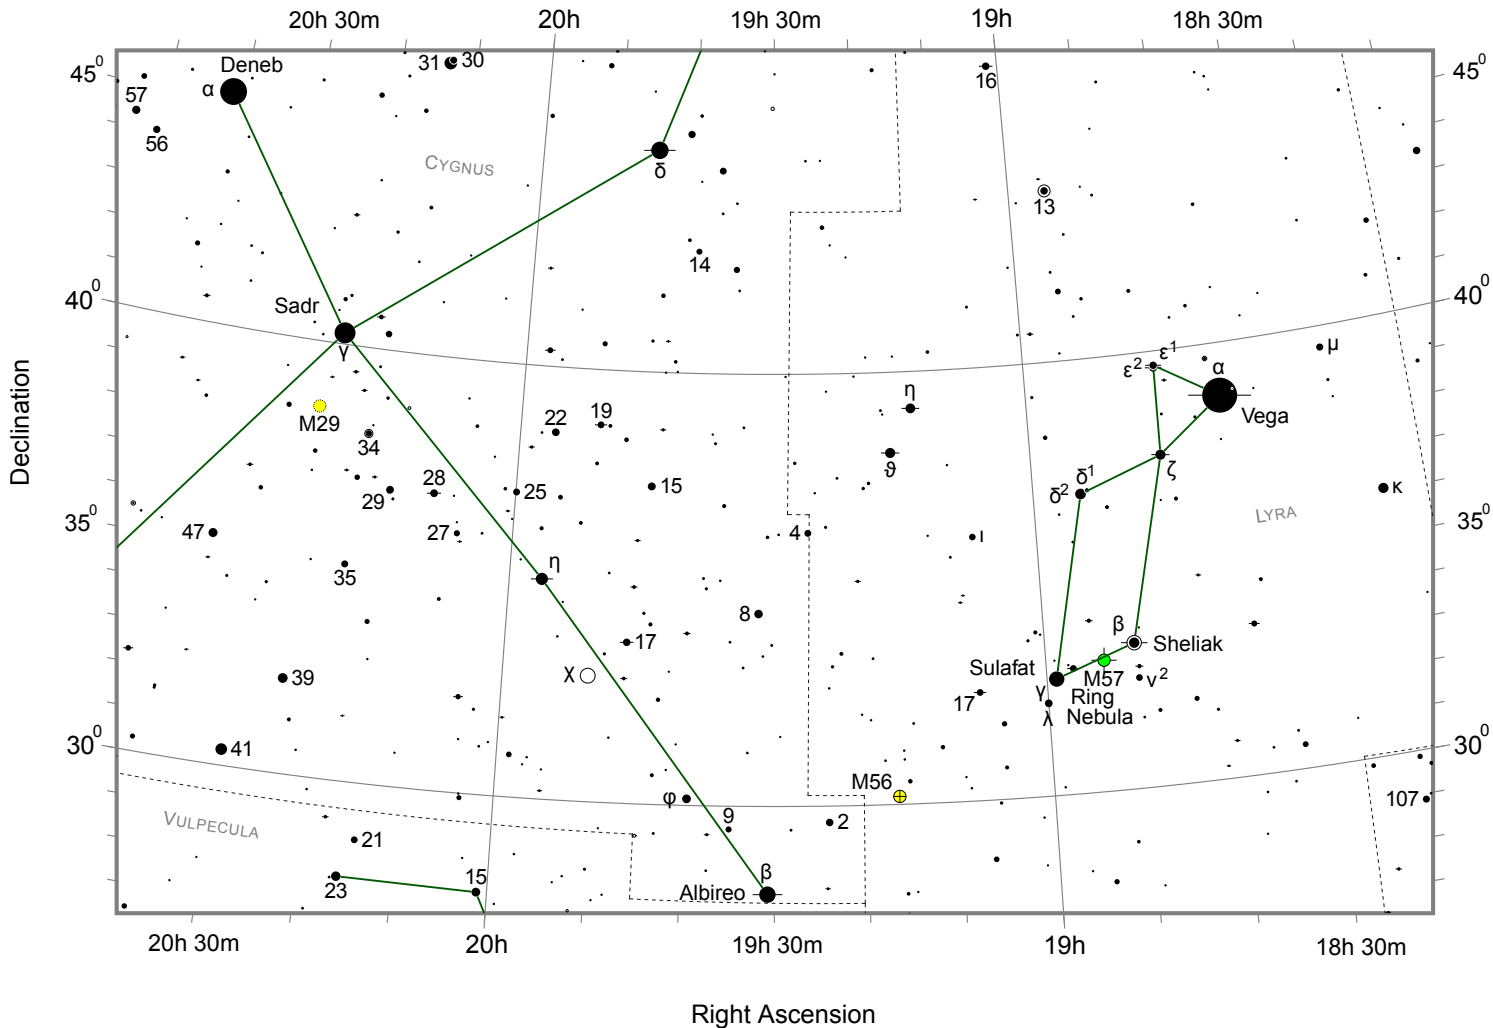

Messier Finder Chart for M29, M56 and M57 Ring Nebula

Star magnitudes

Double star
Variable stars

Open cluster

Globular cluster

Planetary nebula